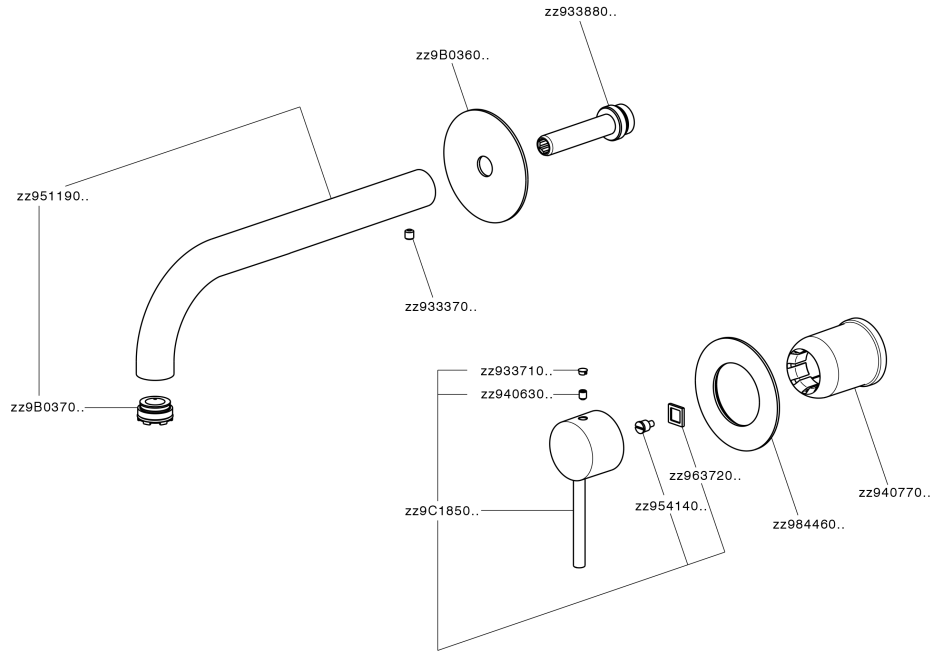

Exposed part for single lever washbasin valve NUOVA KIRUNA_K200551F

MODEL **K200551F**

Exposed part for single lever basin mixer, without concealed part, spout L.300 mm, for item Easy-Box ZB002450 and art.ZB025510

Exposed part for single lever washbasin valve NUOVA KIRUNA_K200551F

K200551F

<https://en.huberitalia.com/exposed-part-for-single-lever-washbasin-valve-nuova-kiruna-k200551f>

Concealed single lever washbasin mixer Easy-Box CONCEALED_ZB002450

MODEL **ZB002450**

Concealed single lever washbasin mixer
Easy-Box, with protection guard box, without trim kit

AVAILABLE FINISHINGS

CHARACTERISTICS

Installation	Concealed
Cartridge Spare Parts	ZZ95409000
35 mm Cartridge	
Concealed	1

Piastra/Plate/Plaque/Platte/Placa

2-3mm: XX 56-76

10mm: XX 48-68

DeviaStop

The Huber Devia Stop technology allows to adjust the water flow and to direct it to the selected output point (overhead soaker, hand shower, etc).