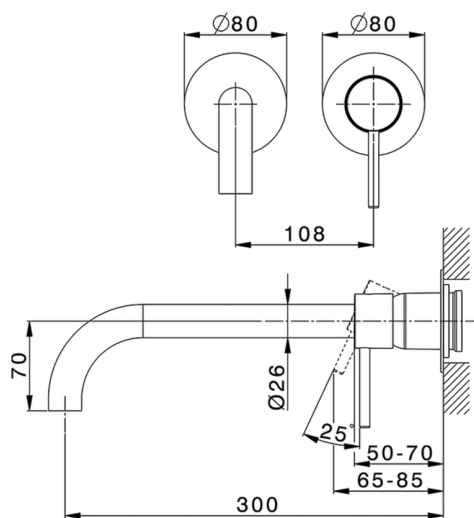

Exposed part for single lever washbasin valve NUOVA KIRUNA_K200551F

MODEL **K200551F**

Exposed part for single lever basin mixer, without concealed part, spout L.300 mm, for item Easy-Box ZB002450 and art.ZB025510

Exposed part for single lever washbasin valve NUOVA KIRUNA_K200551F

K200551F

<https://en.huberitalia.com/exposed-part-for-single-lever-washbasin-valve-nuova-kiruna-k200551f>

Concealed single lever washbasin mixer Easy-Box CONCEALED_ZB002450

MODEL **ZB002450**

Concealed single lever washbasin mixer
Easy-Box, with protection guard box, without trim kit

AVAILABLE FINISHINGS

CHARACTERISTICS

Installation	Concealed
Cartridge Spare Parts	ZZ95409000
35 mm Cartridge	
Concealed	1

Piastra/Plate/Plaque/Platte/Placa

2-3mm: XX 56-76

10mm: XX 48-68

DeviaStop

The Huber Devia Stop technology allows to adjust the water flow and to direct it to the selected output point (overhead soaker, hand shower, etc).