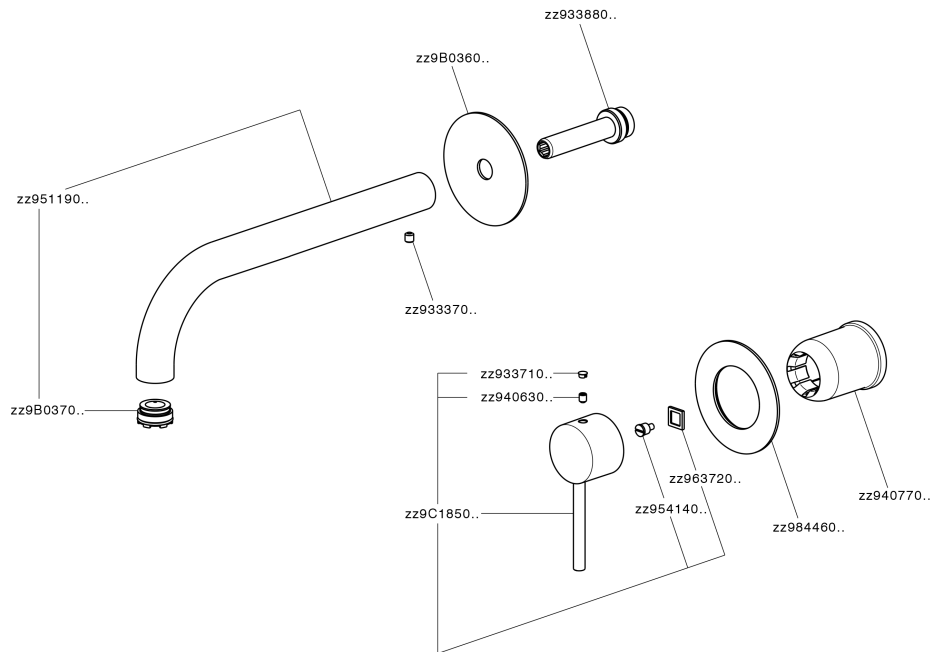

Exposed part for single lever washbasin valve NUOVA KIRUNA_K200551F

K200551F

<https://en.huberitalia.com/exposed-part-for-single-lever-washbasin-valve-nuova-kiruna-k200551f>

Concealed single lever washbasin mixer Easy-Box CONCEALED_ZB002450

ZB002450

<https://en.huberitalia.com/concealed-single-lever-washbasin-mixer-easy-box-concealed-zb002450>

2026-04-08