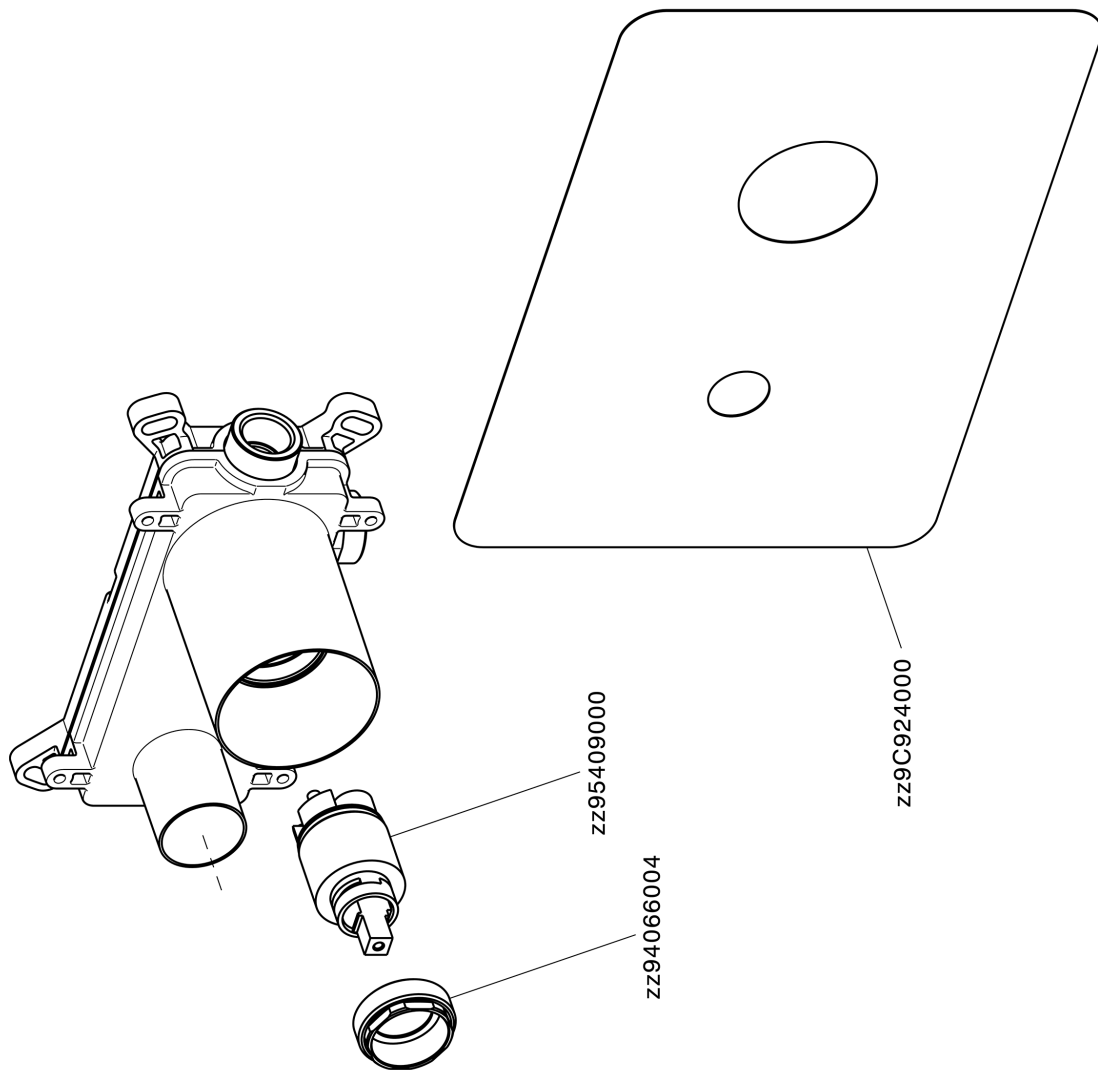

Exposed part for single lever washbasin valve NUOVA KIRUNA_K200551F

K200551F

<https://en.huberitalia.com/exposed-part-for-single-lever-washbasin-valve-nuova-kiruna-k200551f>

Concealed single lever washbasin mixer Easy-Box CONCEALED_ZB002450

ZB002450

<https://en.huberitalia.com/concealed-single-lever-washbasin-mixer-easy-box-concealed-zb002450>

2026-01-12