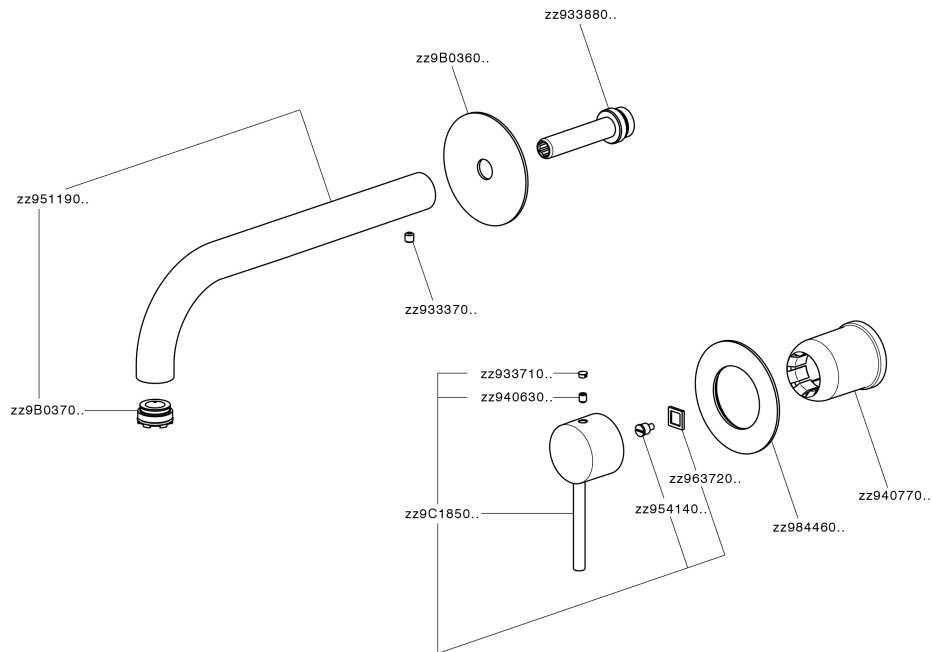

Exposed part for single lever washbasin valve NUOVA KIRUNA_K200551F

K200551F

<https://en.huberitalia.com/exposed-part-for-single-lever-washbasin-valve-nuova-kiruna-k200551f>

Concealed single lever washbasin mixer Easy-Box CONCEALED_ZB002450

ZB002450

<https://en.huberitalia.com/concealed-single-lever-washbasin-mixer-easy-box-concealed-zb002450>

2026-01-12