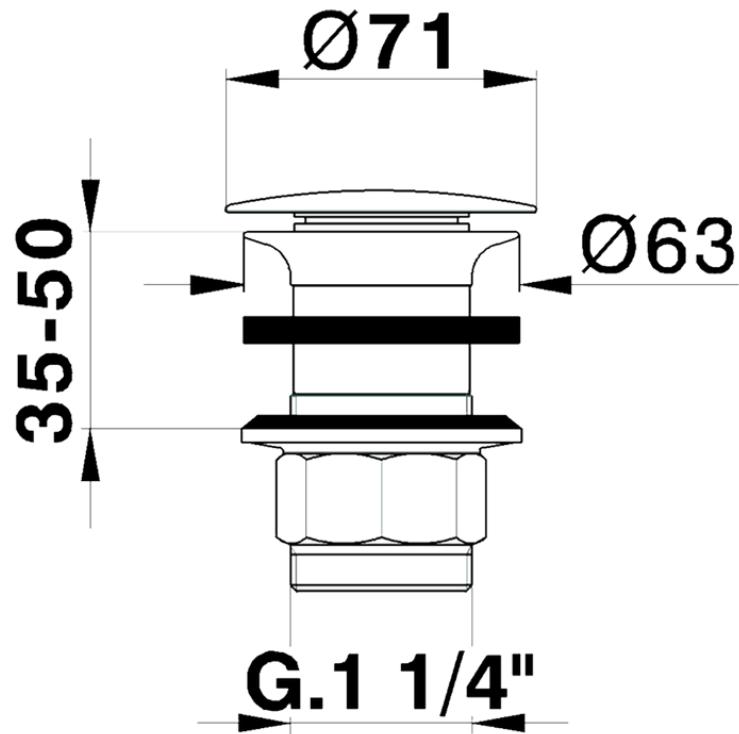

1"1/4 waste for basin mixer COMPONENTS\_ZB001613

ZB001613

<https://en.huberitalia.com/11-4-waste-for-basin-mixer-components-zb001613>

2024-11-15