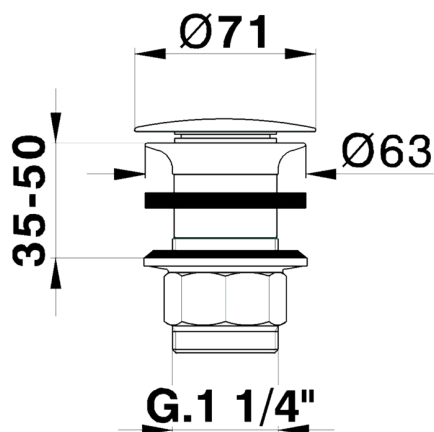

1"1/4 waste for basin mixer COMPONENTS_ZB001613

MODEL **ZB001613**

1"1/4 waste for basin mixer, always open, for bath drain system without overflow, for thickness max 80 mm

AVAILABLE FINISHINGS

-  **21** 21 Chrome
-  **2B** 2B Polished Nickel
-  **2F** 2F Brushed Nickel
-  **2P** 2P Rose Gold
-  **2Q** 2Q Black Titanium
-  **40** 40 Matt Black
-  **4Q** 4Q Matt White
-  **24** 24 Gold
-  **27** 27 Old Bronze