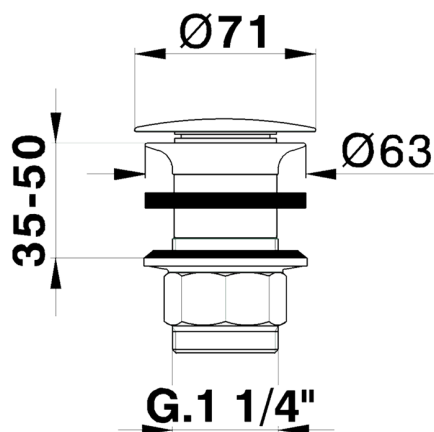

## 1"1/4 waste for basin mixer COMPONENTS\_ZB001613

MODEL **ZB001613**

1"1/4 waste for basin mixer, always open, for bath drain system without overflow, for thickness max 80 mm