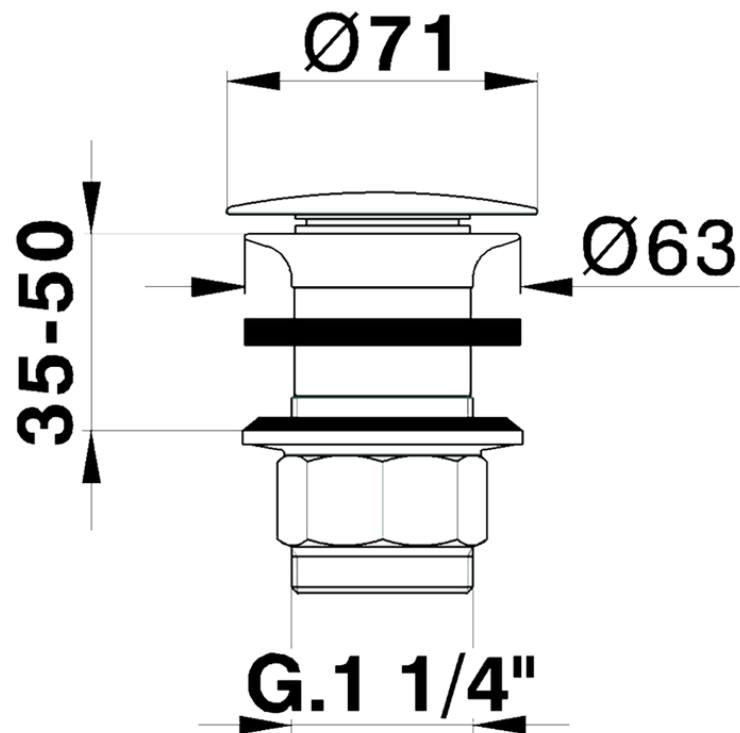

1"1/4 waste for basin mixer COMPONENTS_ZB001613

ZB001613

<https://en.huberitalia.com/11-4-waste-for-basin-mixer-components-zb001613>

2024-11-15