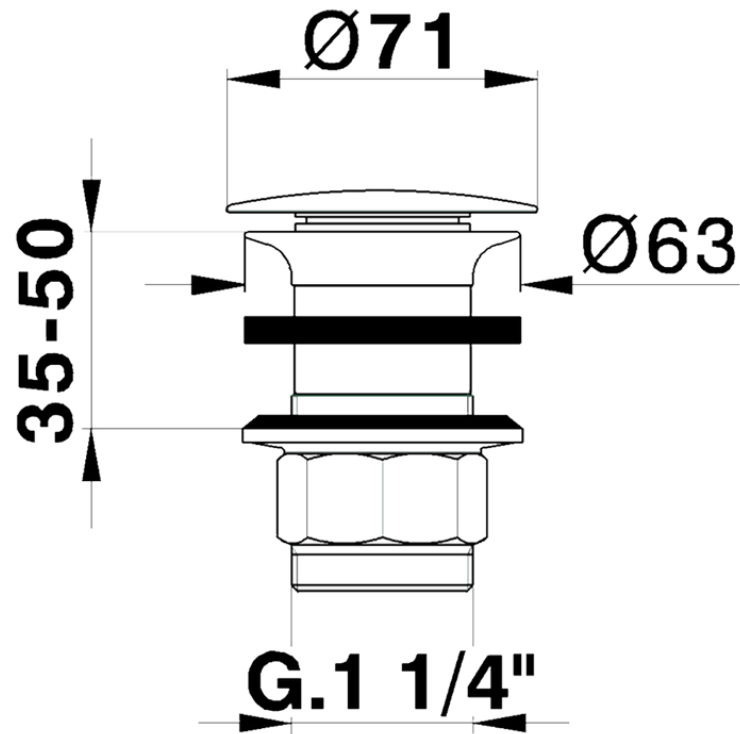

## 1"1/4 waste for basin mixer COMPONENTS\_ZB001613

ZB001613

<https://en.huberitalia.com/11-4-waste-for-basin-mixer-components-zb001613>

2024-11-15