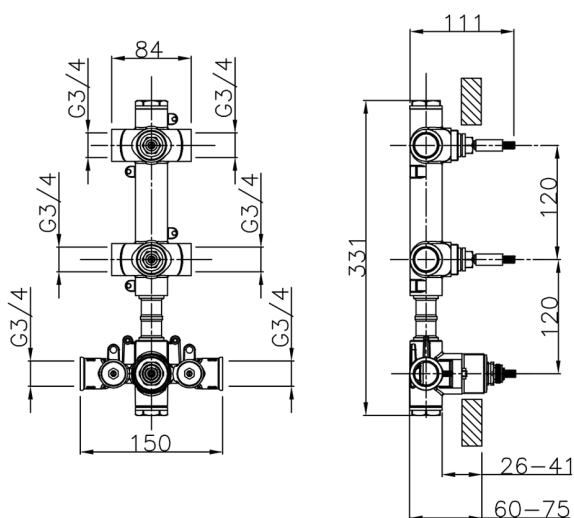

2 Function Concealed Thermostatic Valve CONCEALED_ZB01V200

MODEL **ZB01V200**

2 Function Concealed Thermostatic Valve

AVAILABLE FINISHINGS

 **04** 04 Without finishing

CHARACTERISTICS

Installation	Concealed
Cartridge Spare Parts	23.51A.HF
HF Thermostatic Valve	
Concealed	1