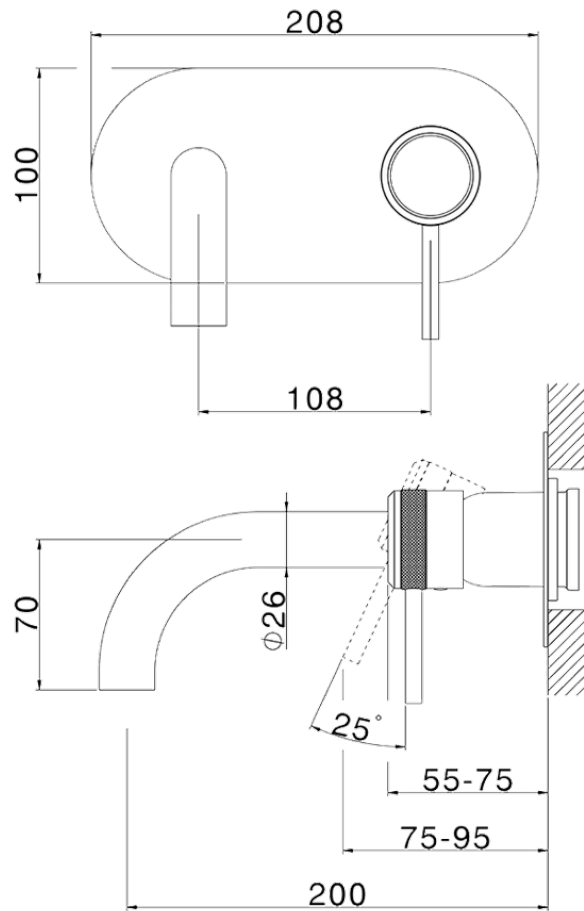

Exposed part for single lever washbasin valve CHRONOS_CR00551A

CR00551A

<https://en.huberitalia.com/exposed-part-for-single-lever-washbasin-valve-chronos-cr00551a>

Piastra/Plate/Plaque/Platte/Placa

2-3mm: XX 56-76

10mm: XX 48-68