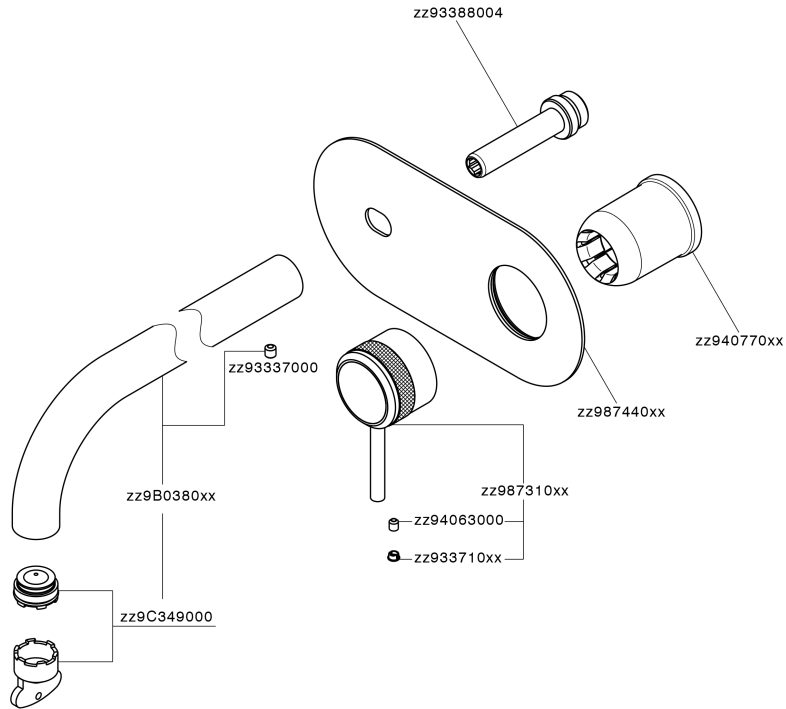

Exposed part for single lever washbasin valve CHRONOS_CR00551A

CR00551A

<https://en.huberitalia.com/exposed-part-for-single-lever-washbasin-valve-chronos-cr00551a>

Concealed single lever washbasin mixer Easy-Box CONCEALED_ZB002450

ZB002450

<https://en.huberitalia.com/concealed-single-lever-washbasin-mixer-easy-box-concealed-zb002450>

2024-11-24