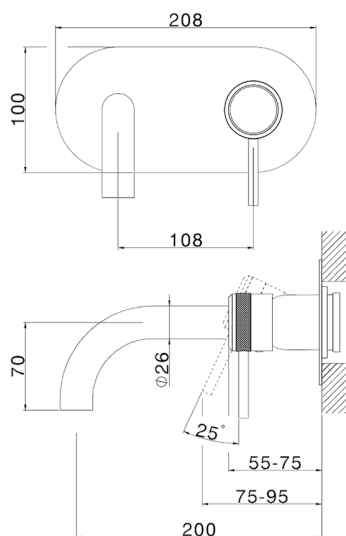

Exposed part for single lever washbasin valve CHRONOS_CR00551A

MODEL **CR00551A**

Exposed part for single lever washbasin valve, without concealed part, spout L.200 mm, for item Easy-Box ZB002450 and art. ZB025510

AVAILABLE FINISHINGS

-  **21** 21 Chrome
-  **2F** 2F Brushed Nickel
-  **2Q** 2Q Black Titanium

CHARACTERISTICS

Installation **Concealed**
 Required concealed parts **ZB002450**

Exposed part for single lever washbasin valve CHRONOS_CR00551A

CR00551A

<https://en.huberitalia.com/exposed-part-for-single-lever-washbasin-valve-chronos-cr00551a>

Concealed single lever washbasin mixer Easy-Box CONCEALED_ZB002450

MODEL **ZB002450**

Concealed single lever washbasin mixer
Easy-Box, with protection guard box, without trim kit

AVAILABLE FINISHINGS

CHARACTERISTICS

Concealed **1**
Cartridge Spare Parts **ZZ95409000**
35 mm Cartridge

Piastra/Plate/Plaque/Platte/Placa

2-3mm: XX 56-76

10mm: XX 48-68

EcoStop

EcoStop feature limits water flow to approximately 50% of maximum output with one point of resistance on setting. Push slightly past the middle stop only when full water output is required. This will save water up to 50%.