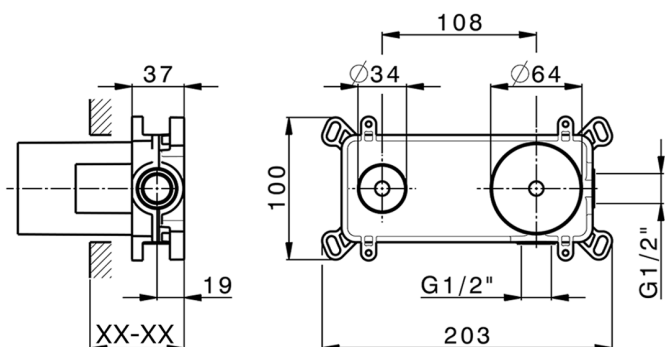

Exposed part for single lever washbasin valve CHRONOS_CR00551A

MODEL **CR00551A**

Exposed part for single lever washbasin valve, without concealed part, spout L.200 mm, for item Easy-Box ZB002450 and art. ZB025510

AVAILABLE FINISHINGS

-  **21** 21 Chrome
-  **2F** 2F Brushed Nickel
-  **2Q** 2Q Black Titanium

CHARACTERISTICS

Installation **Concealed**
 Required concealed parts **ZB002450**

Exposed part for single lever washbasin valve CHRONOS_CR00551A

CR00551A

<https://en.huberitalia.com/exposed-part-for-single-lever-washbasin-valve-chronos-cr00551a>

Concealed single lever washbasin mixer Easy-Box CONCEALED_ZB002450

MODEL **ZB002450**

Concealed single lever washbasin mixer
Easy-Box, with protection guard box, without trim kit

AVAILABLE FINISHINGS

CHARACTERISTICS

Concealed **1**
Cartridge Spare Parts **ZZ95409000**
35 mm Cartridge

Piastra/Plate/Plaque/Platte/Placa

2-3mm: XX 56-76

10mm: XX 48-68

EcoStop

EcoStop feature limits water flow to approximately 50% of maximum output with one point of resistance on setting. Push slightly past the middle stop only when full water output is required. This will save water up to 50%.