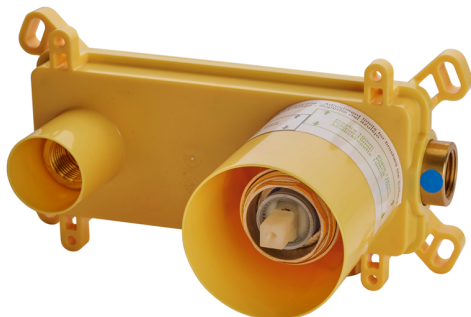

Exposed part for single lever washbasin valve CHRONOS_CR00551A

MODEL **CR00551A**

Exposed part for single lever washbasin valve, without concealed part, spout L.200 mm, for item Easy-Box ZB002450 and art. ZB025510

AVAILABLE FINISHINGS

-  **21** 21 Chrome
-  **2F** 2F Brushed Nickel
-  **2Q** 2Q Black Titanium

CHARACTERISTICS

Installation **Concealed**
 Required concealed parts **ZB002450**

Exposed part for single lever washbasin valve CHRONOS_CR00551A

CR00551A

<https://en.huberitalia.com/exposed-part-for-single-lever-washbasin-valve-chronos-cr00551a>

Concealed single lever washbasin mixer Easy-Box CONCEALED_ZB002450

MODEL **ZB002450**

Concealed single lever washbasin mixer
Easy-Box, with protection guard box, without trim kit

AVAILABLE FINISHINGS

CHARACTERISTICS

Concealed **1**
Cartridge Spare Parts **ZZ95409000**
35 mm Cartridge

Piastra/Plate/Plaque/Platte/Placa

2-3mm: XX 56-76

10mm: XX 48-68

EcoStop

EcoStop feature limits water flow to approximately 50% of maximum output with one point of resistance on setting. Push slightly past the middle stop only when full water output is required. This will save water up to 50%.