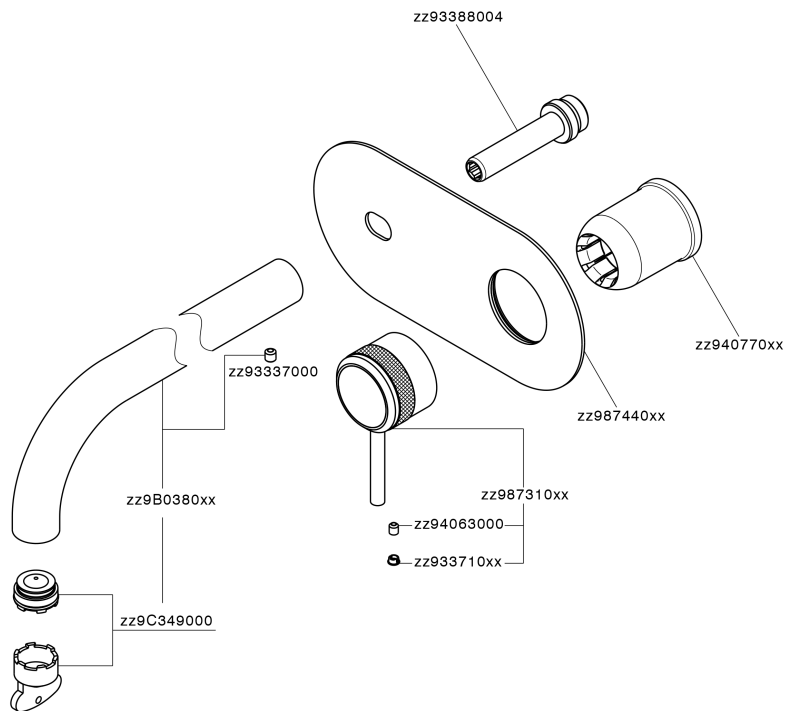

Exposed part for single lever washbasin valve CHRONOS_CR00551A

MODEL **CR00551A**

Exposed part for single lever washbasin valve, without concealed part, spout L.200 mm, for item Easy-Box ZB002450 and art. ZB025510

AVAILABLE FINISHINGS

-  **21** 21 Chrome
-  **2F** 2F Brushed Nickel
-  **2Q** 2Q Black Titanium

CHARACTERISTICS

Installation **Concealed**
 Required concealed parts **ZB002450**

Exposed part for single lever washbasin valve CHRONOS_CR00551A

CR00551A

<https://en.huberitalia.com/exposed-part-for-single-lever-washbasin-valve-chronos-cr00551a>

Concealed single lever washbasin mixer Easy-Box CONCEALED_ZB002450

MODEL **ZB002450**

Concealed single lever washbasin mixer
Easy-Box, with protection guard box, without trim kit

AVAILABLE FINISHINGS

CHARACTERISTICS

Concealed **1**
Cartridge Spare Parts **ZZ95409000**
35 mm Cartridge

Piastra/Plate/Plaque/Platte/Placa

2-3mm: XX 56-76

10mm: XX 48-68

EcoStop

EcoStop feature limits water flow to approximately 50% of maximum output with one point of resistance on setting. Push slightly past the middle stop only when full water output is required. This will save water up to 50%.