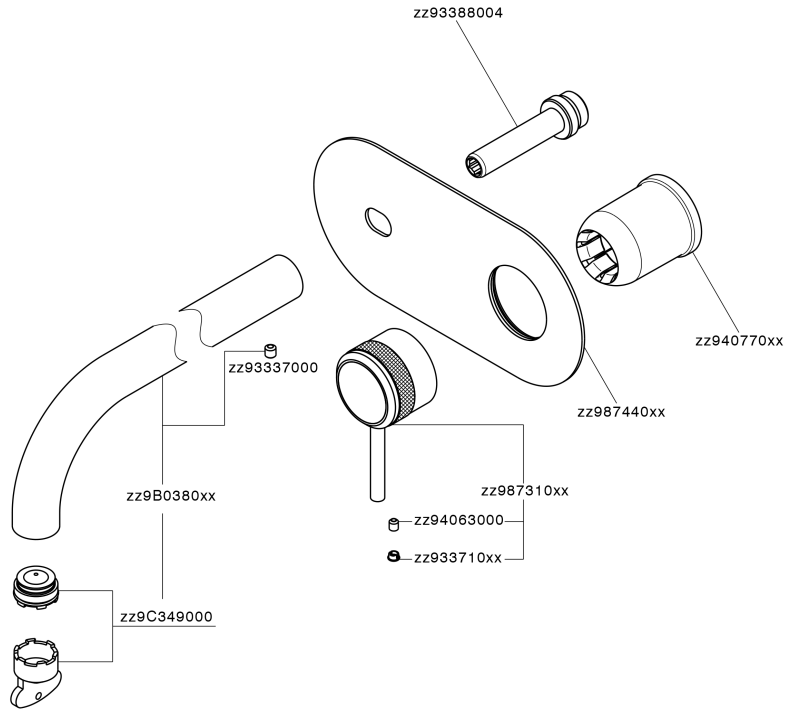

Exposed part for single lever washbasin valve CHRONOS_CR00551A

CR00551A

<https://en.huberitalia.com/exposed-part-for-single-lever-washbasin-valve-chronos-cr00551a>

Concealed single lever washbasin mixer Easy-Box CONCEALED_ZB002450

ZB002450

<https://en.huberitalia.com/concealed-single-lever-washbasin-mixer-easy-box-concealed-zb002450>

2024-11-23