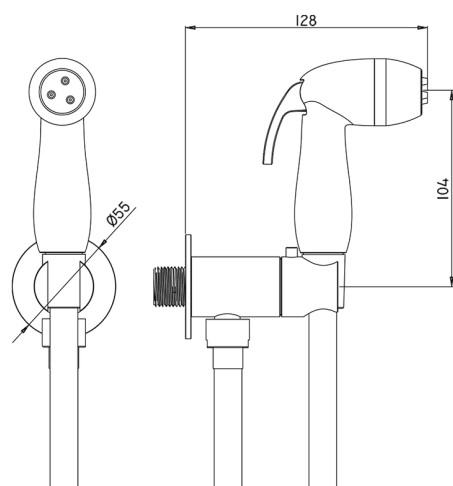

## Toilet-jet handshower set HYGENIC SHOWERS\_NM007920

MODEL **NM007920**

Toilet-jet handshower set, round wall bracket, single water opening, ABS Toilet-jet handshower, 120 cm PVC flexible hose

AVAILABLE FINISHINGS

CHARACTERISTICS

**Toilet-jet handshower**