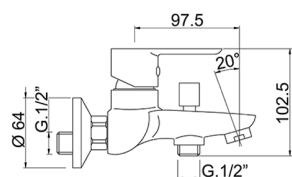

## Single lever bath mixer, with shower set

MODEL **ZR000124**

Single lever bath mixer, with shower set, wall mounted adjustable handshower bracket, Teti ABS 3 sprays handshower, 150 cm Brass Flexible Hose

AVAILABLE FINISHINGS

CHARACTERISTICS

Cartridge Spare Parts **ZZ96779000**

**35 mm Cartridge**

2024-12-22