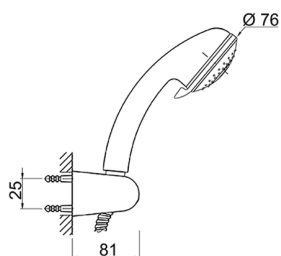

## Single lever bath mixer, with shower set

MODEL **ZR000124**

Single lever bath mixer, with shower set, wall mounted adjustable handshower bracket, Teti ABS 3 sprays handshower, 150 cm Brass Flexible Hose

AVAILABLE FINISHINGS

CHARACTERISTICS

Cartridge Spare Parts **ZZ96779000**

**35 mm Cartridge**

2024-12-22