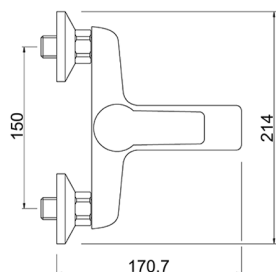

## Single lever bath mixer, with shower set

MODEL **ZR000124**

Single lever bath mixer, with shower set, wall mounted adjustable handshower bracket, Teti ABS 3 sprays handshower, 150 cm Brass Flexible Hose

AVAILABLE FINISHINGS

CHARACTERISTICS

Cartridge Spare Parts **ZZ96779000**

**35 mm Cartridge**

2024-12-22