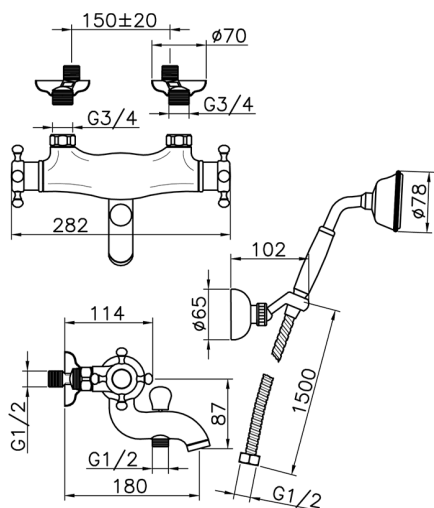

Thermostatic bath mixer, with shower set VICTORIAN_VTD27010

MODEL **VTD27010**

Thermostatic bath mixer, with shower set, wall mounted hand shower holder with swivel, 78 mm Brass Classic One spray Handshower, 150 cm Brass flexible hose

AVAILABLE FINISHINGS

-  **21** 21 Chrome
-  **27** 27 Old Bronze
-  **2A** 2A Satin Brushed Nickel
-  **2G** 2G Antique Gold
-  **2W** 2W Brushed Gold

CHARACTERISTICS

Cartridge Spare Parts **24.04A.PP**
8x20 Plus P Thermostatic Valve