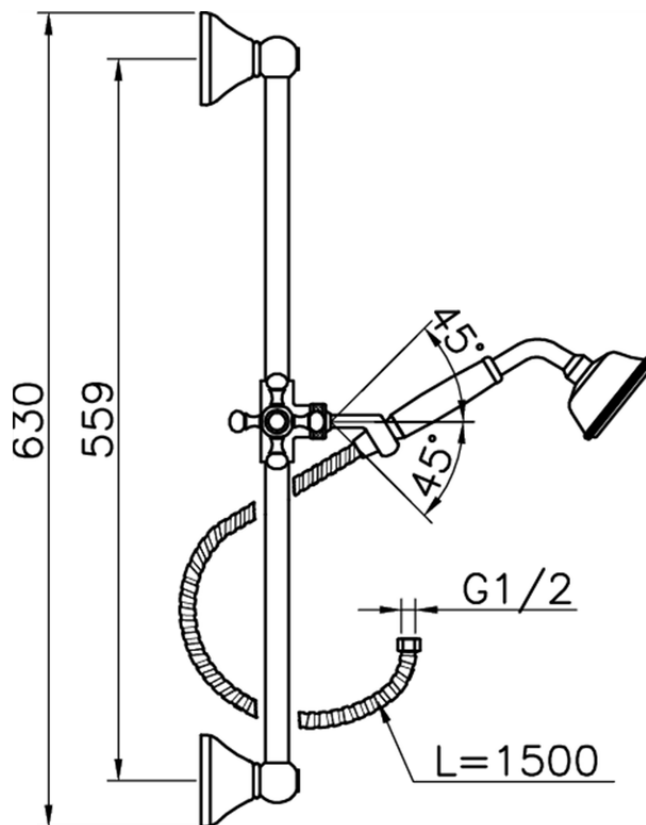

## Victorian showerset SHOWER\_62.03H.

62.03H.

<https://en.huberitalia.com/victorian-showerset-shower-62-03h>

2024-11-15