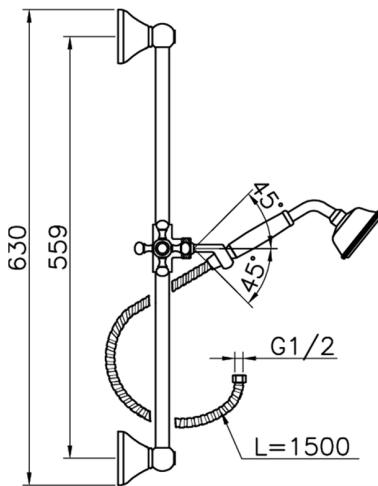

Victorian showerset SHOWER_62.03H.

MODEL **62.03H.**

Victorian showerset, 56 cm Sliding rail bar with sliding bracket, 78 mm Brass Classic One spray Handshower, 150 cm Brass flexible hose

AVAILABLE FINISHINGS

-  **AC** AC Satin Brushed Nickel
-  **AG** AG Antique Gold
-  **BA** BA Old Bronze
-  **CR** CR Chrome
-  **2W** 2W Brushed Gold

CHARACTERISTICS

Victorian showerset SHOWER_62.03H.

62.03H.

<https://en.huberitalia.com/victorian-showerset-shower-62-03h>