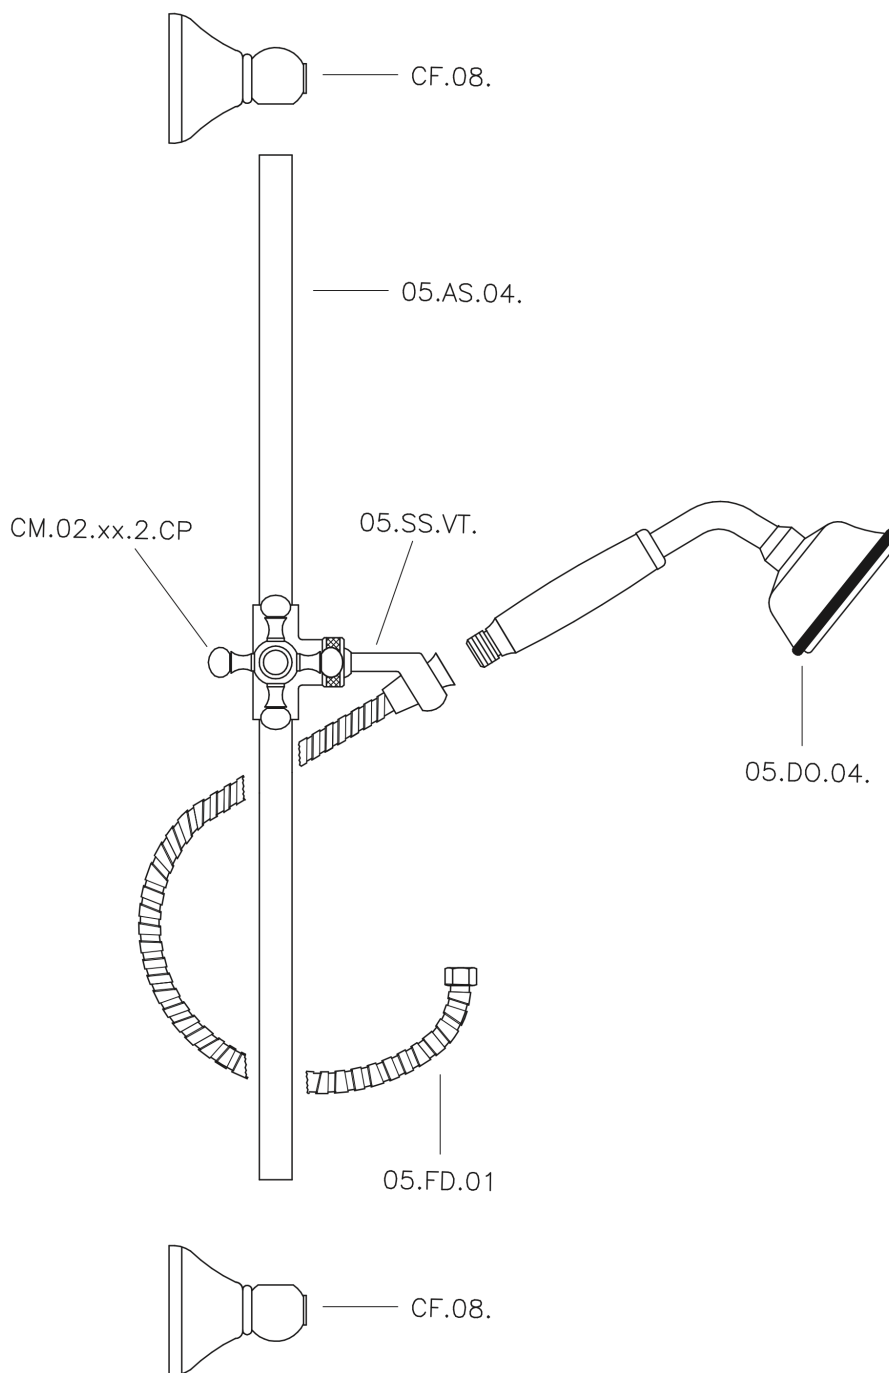

Victorian showerset SHOWER_62.03H.

MODEL **62.03H.**

Victorian showerset, 56 cm Sliding rail bar with sliding bracket, 78 mm Brass Classic One spray Handshower, 150 cm Brass flexible hose

AVAILABLE FINISHINGS

-  **AC** AC Satin Brushed Nickel
-  **AG** AG Antique Gold
-  **BA** BA Old Bronze
-  **CR** CR Chrome
-  **2W** 2W Brushed Gold

CHARACTERISTICS

Victorian showerset SHOWER_62.03H.

62.03H.

<https://en.huberitalia.com/victorian-showerset-shower-62-03h>