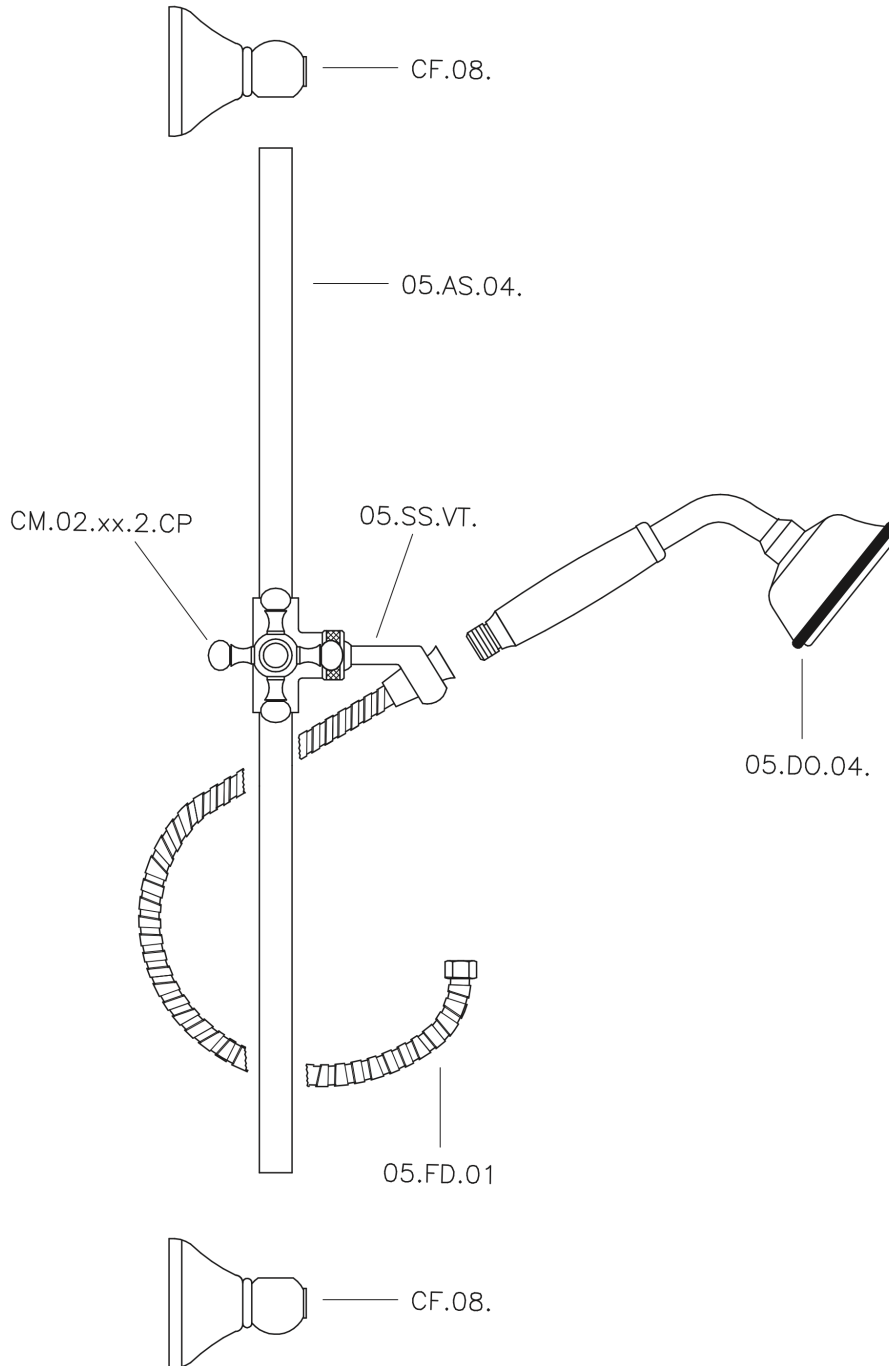

Victorian showerset SHOWER_62.03H.

62.03H.

<https://en.huberitalia.com/victorian-showerset-shower-62-03h>

2024-11-15