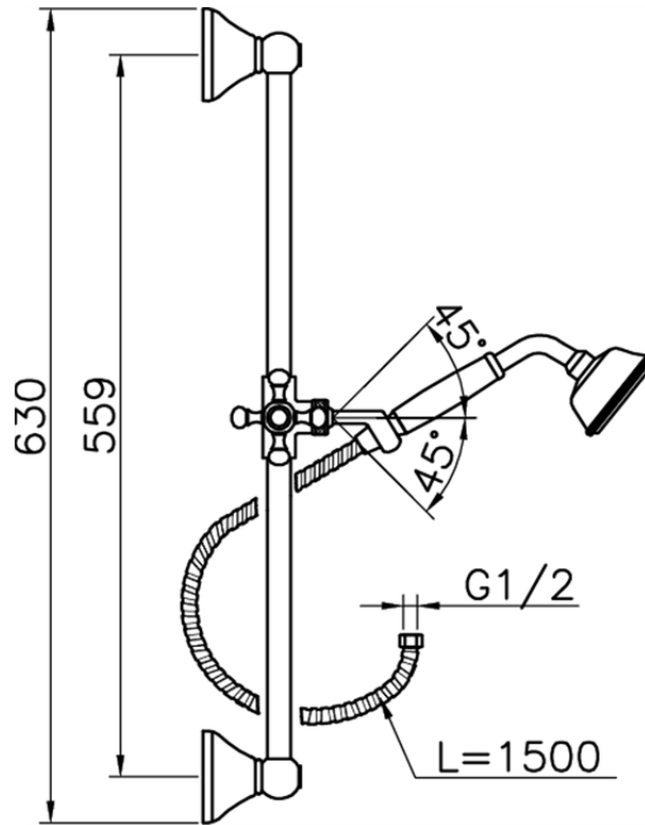

Victorian showerset SHOWER_62.03H.

62.03H.

<https://en.huberitalia.com/victorian-showerset-shower-62-03h>

2024-11-15