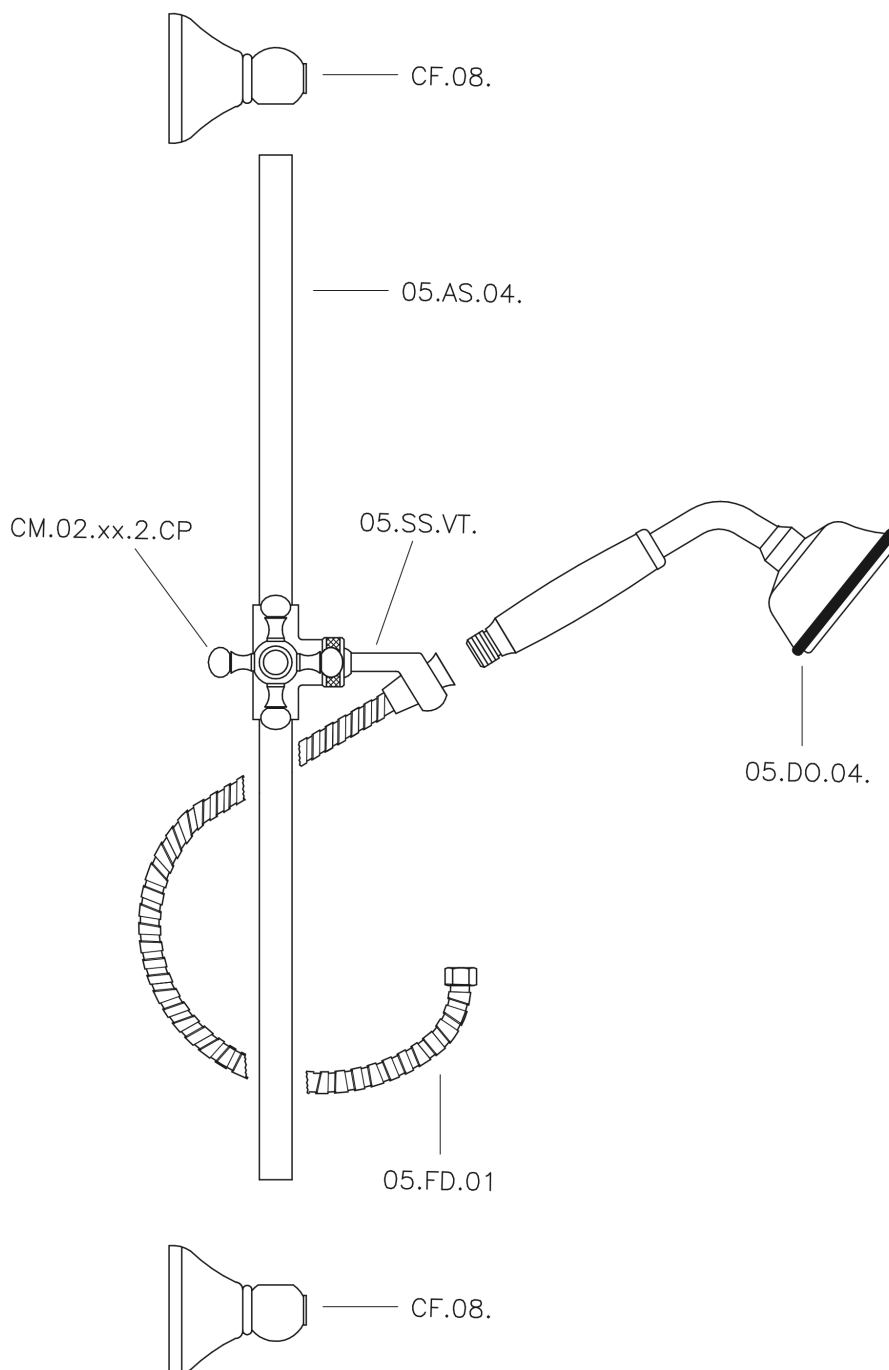

## Victorian showerset SHOWER\_62.03H.

62.03H.

<https://en.huberitalia.com/victorian-showerset-shower-62-03h>

2024-11-15