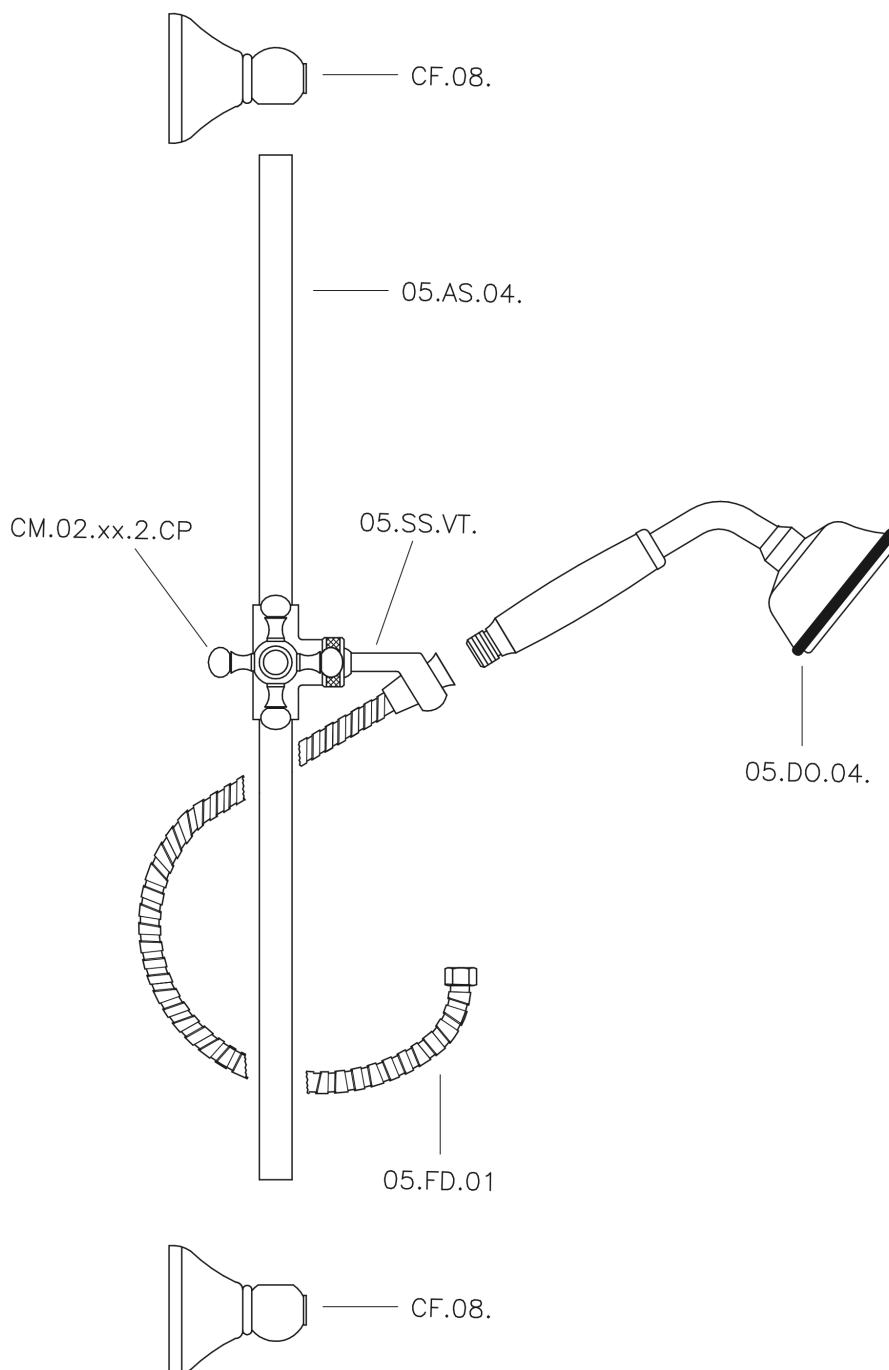

Victorian showerset SHOWER_62.03H.

MODEL **62.03H.**

Victorian showerset, 56 cm Sliding rail bar with sliding bracket, 78 mm Brass Classic One spray Handshower, 150 cm Brass flexible hose

AVAILABLE FINISHINGS

-  **AC** AC Satin Brushed Nickel
-  **AG** AG Antique Gold
-  **BA** BA Old Bronze
-  **CR** CR Chrome
-  **2W** 2W Brushed Gold

CHARACTERISTICS

Victorian showerset SHOWER_62.03H.

62.03H.

<https://en.huberitalia.com/victorian-showerset-shower-62-03h>