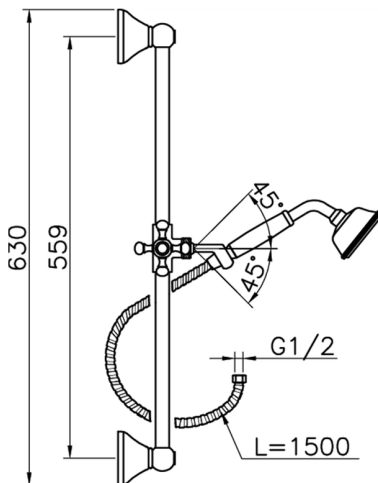

Victorian showerset SHOWER_62.03H.

MODEL **62.03H.**

Victorian showerset, 56 cm Sliding rail bar with sliding bracket, 78 mm Brass Classic One spray Handshower, 150 cm Brass flexible hose

AVAILABLE FINISHINGS

-  **AC** AC Satin Brushed Nickel
-  **AG** AG Antique Gold
-  **BA** BA Old Bronze
-  **CR** CR Chrome
-  **2W** 2W Brushed Gold

CHARACTERISTICS

Victorian showerset SHOWER_62.03H.

62.03H.

<https://en.huberitalia.com/victorian-showerset-shower-62-03h>