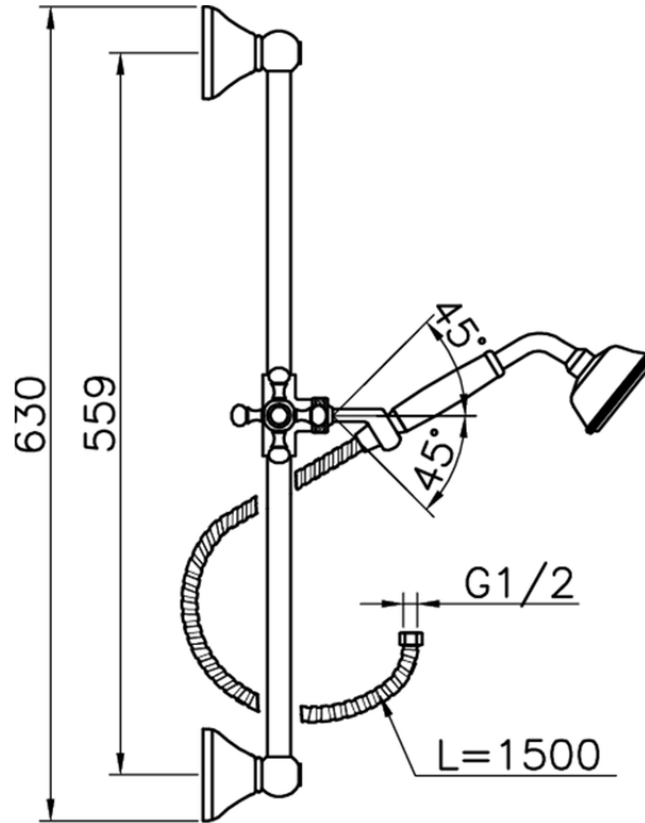

Victorian showerset SHOWER_62.03H.

62.03H.

<https://en.huberitalia.com/victorian-showerset-shower-62-03h>

2024-11-15