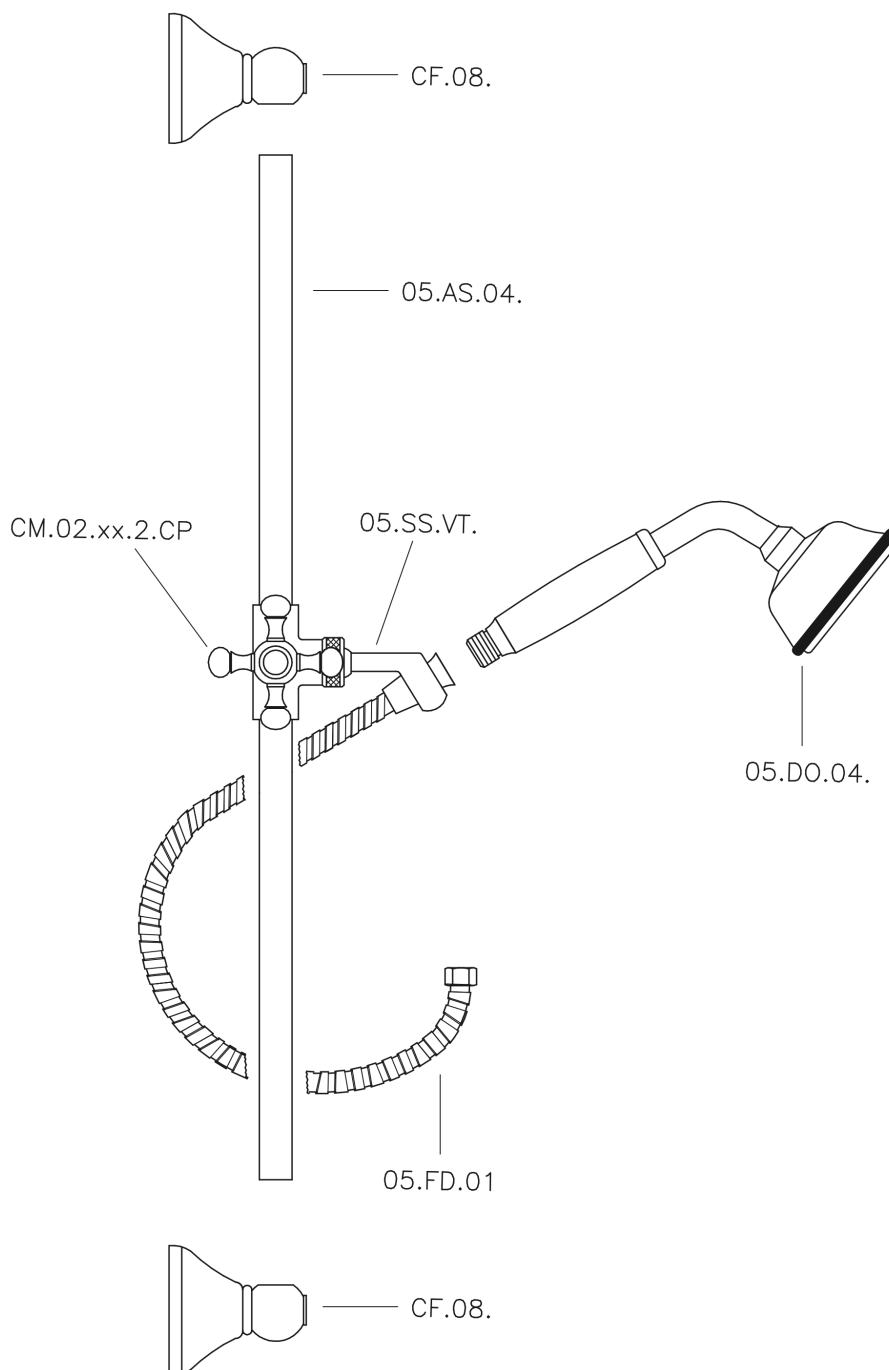

Victorian showerset SHOWER_62.03H.

62.03H.

<https://en.huberitalia.com/victorian-showerset-shower-62-03h>

2024-11-15