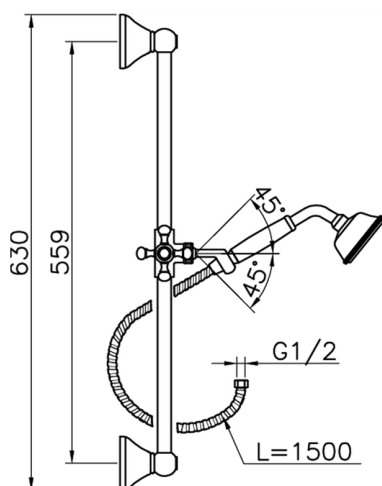

Victorian showerset SHOWER_62.03H.

MODEL **62.03H.**

Victorian showerset, 56 cm Sliding rail bar with sliding bracket, 78 mm Brass Classic One spray Handshower, 150 cm Brass flexible hose

AVAILABLE FINISHINGS

-  **AC** AC Satin Brushed Nickel
-  **AG** AG Antique Gold
-  **BA** BA Old Bronze
-  **CR** CR Chrome
-  **2W** 2W Brushed Gold

CHARACTERISTICS

Victorian showerset SHOWER_62.03H.

62.03H.

<https://en.huberitalia.com/victorian-showerset-shower-62-03h>