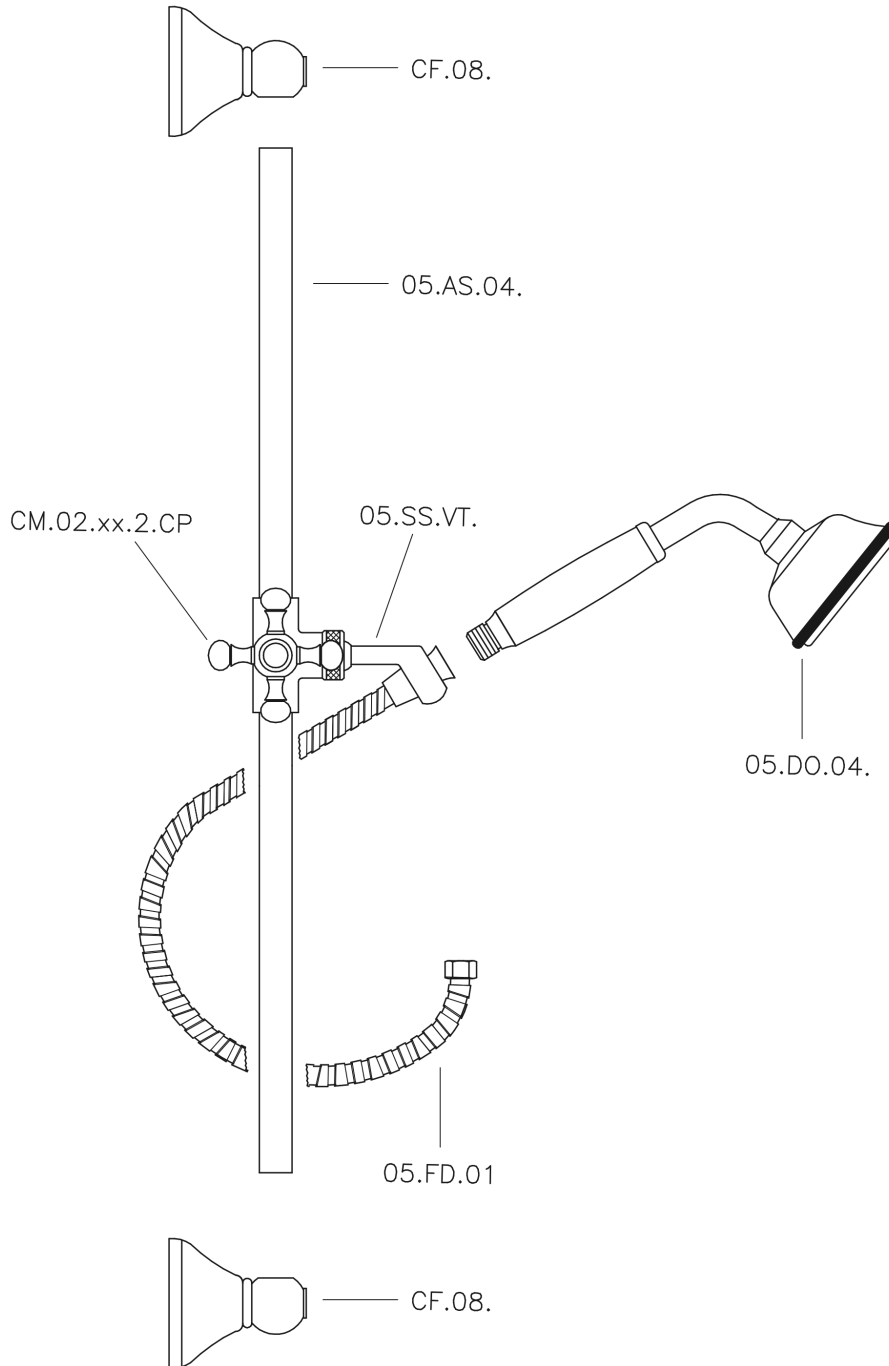

Victorian showerset SHOWER_62.03H.

MODEL **62.03H.**

Victorian showerset, 56 cm Sliding rail bar with sliding bracket, 78 mm Brass Classic One spray Handshower, 150 cm Brass flexible hose

AVAILABLE FINISHINGS

-  **AC** AC Satin Brushed Nickel
-  **AG** AG Antique Gold
-  **BA** BA Old Bronze
-  **CR** CR Chrome
-  **2W** 2W Brushed Gold

CHARACTERISTICS

Victorian showerset SHOWER_62.03H.

62.03H.

<https://en.huberitalia.com/victorian-showerset-shower-62-03h>