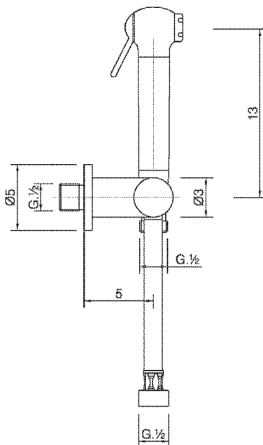

Bidet handshower set COMMUNITY_SF007900

MODEL **SF007900**

Bidet handshower set, wall mounted bracket with 1/2" stopvalve, Bidet handshower, 120 cm Brass flexible hose

AVAILABLE FINISHINGS

-  **21** 21 Chrome
-  **24** 24 Gold

CHARACTERISTICS

Bidet handshower

2024-12-22