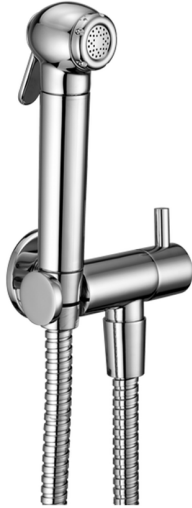

Bidet handshower set COMMUNITY_SF007900

MODEL **SF007900**

Bidet handshower set, wall mounted bracket with 1/2" stopvalve, Bidet handshower, 120 cm Brass flexible hose

AVAILABLE FINISHINGS

-  **21** 21 Chrome
-  **24** 24 Gold

CHARACTERISTICS

Bidet handshower

2024-12-22