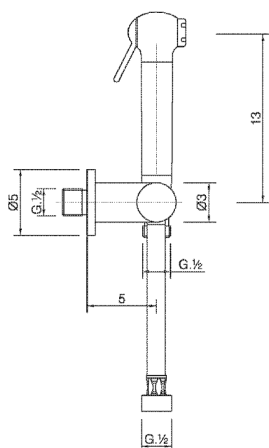

Bidet handshower set COMMUNITY_SF007900

MODEL **SF007900**

Bidet handshower set, wall mounted bracket with 1/2" stopvalve, Bidet handshower, 120 cm Brass flexible hose

AVAILABLE FINISHINGS

-  **21** 21 Chrome
-  **24** 24 Gold

CHARACTERISTICS

Bidet handshower

2024-12-04