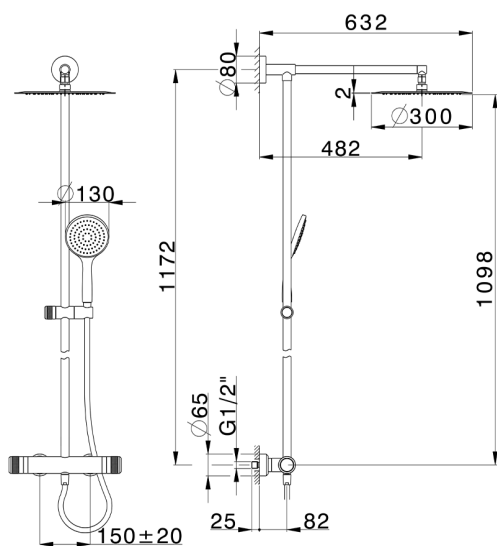

2-function Thermostatic shower set CHRONOS_CRC78060

MODEL **CRC78060**

2-function Thermostatic shower set, 2-outlet deviasop, not adjustable column, sliding handshower holder, 130 mm ABS Emotion one spray handshower, D.300 mm INOX round showerhead, 150 cm SUPREME smooth flexible hose

AVAILABLE FINISHINGS

CHARACTERISTICS

Cartridge Spare Parts **22.04A.AR - ZZ97279004**

Argo 2 (long filter) Thermostatic Valve

DeviaStop

The Huber Devia Stop technology allows to adjust the water flow and to direct it to the selected output point (overhead soaker, hand shower, etc).