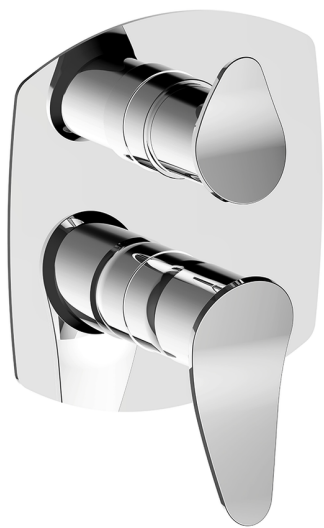

Exposed part for Single Lever One Box Valve ONE BOX_HC0BM030

MODEL **HC0BM030**

Exposed part for Single Lever One Box Valve, with 2-3 outlet diverter, Minimum depth of installation: 67 mm, without concealed part, for items ZB00B030-ZB00B031

AVAILABLE FINISHINGS

-  **21** 21 Chrome
-  **2P** 2P Rose Gold
-  **2Q** 2Q Black Titanium
-  **40** 40 Matt Black
-  **4Q** 4Q Matt White
-  **6T** 6T Chrome/Matt Black

CHARACTERISTICS

Cartridge Spare Parts **ZZ97179000**

35 mm Cartridge

Installation **Concealed**

Required concealed parts **ZB00B031**

ZB00B030

Exposed part for Single Lever One Box Valve ONE BOX_HC0BM030

HC0BM030

<https://en.huberitalia.com/exposed-part-for-single-lever-one-box-valve-one-box-hc0bm030>

One Box Universal Concealed Part ONE BOX_ZB00B031

MODEL **ZB00B031**

One Box Universal Concealed Part, for 1 or 2 or 3 outlet thermostatic or single lever, without trim kit, with noise reducers, with sealing gasket