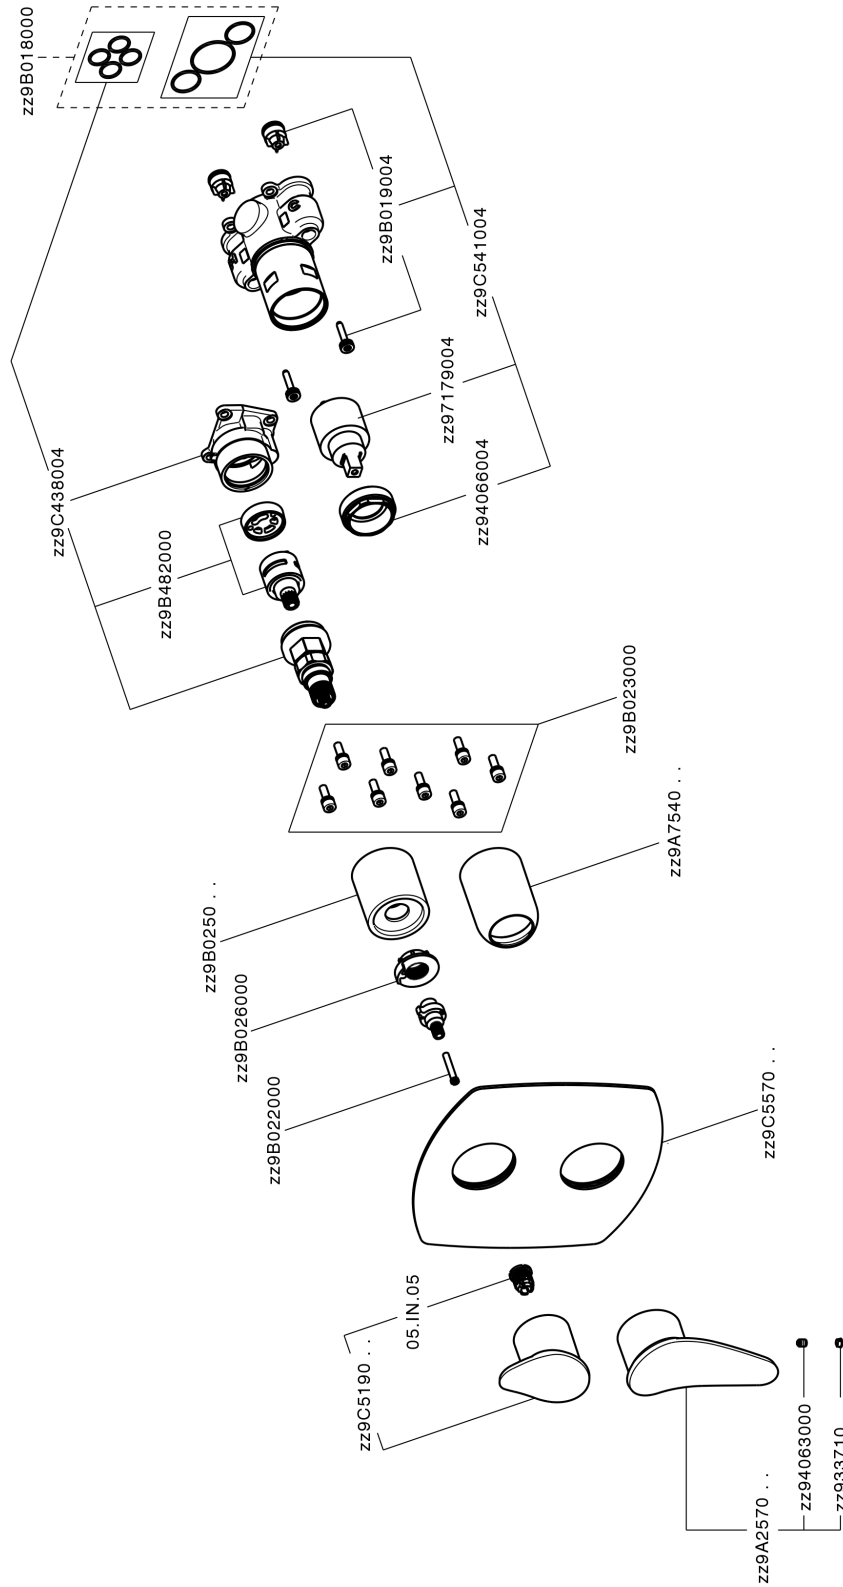

Exposed part for Single Lever One Box Valve ONE BOX_HC0BM030

MODEL **HC0BM030**

Exposed part for Single Lever One Box Valve, with 2-3 outlet diverter, Minimum depth of installation: 67 mm, without concealed part, for items ZB00B030-ZB00B031

AVAILABLE FINISHINGS

-  **21** 21 Chrome
-  **2P** 2P Rose Gold
-  **2Q** 2Q Black Titanium
-  **40** 40 Matt Black
-  **4Q** 4Q Matt White
-  **6T** 6T Chrome/Matt Black

CHARACTERISTICS

Cartridge Spare Parts **ZZ97179000**

35 mm Cartridge

Installation **Concealed**

Required concealed parts **ZB00B031**

ZB00B030

Exposed part for Single Lever One Box Valve ONE BOX_HC0BM030

HC0BM030

<https://en.huberitalia.com/exposed-part-for-single-lever-one-box-valve-one-box-hc0bm030>

One Box Universal Concealed Part ONE BOX_ZB00B031

MODEL **ZB00B031**

One Box Universal Concealed Part, for 1 or 2 or 3 outlet thermostatic or single lever, without trim kit, with noise reducers, with sealing gasket