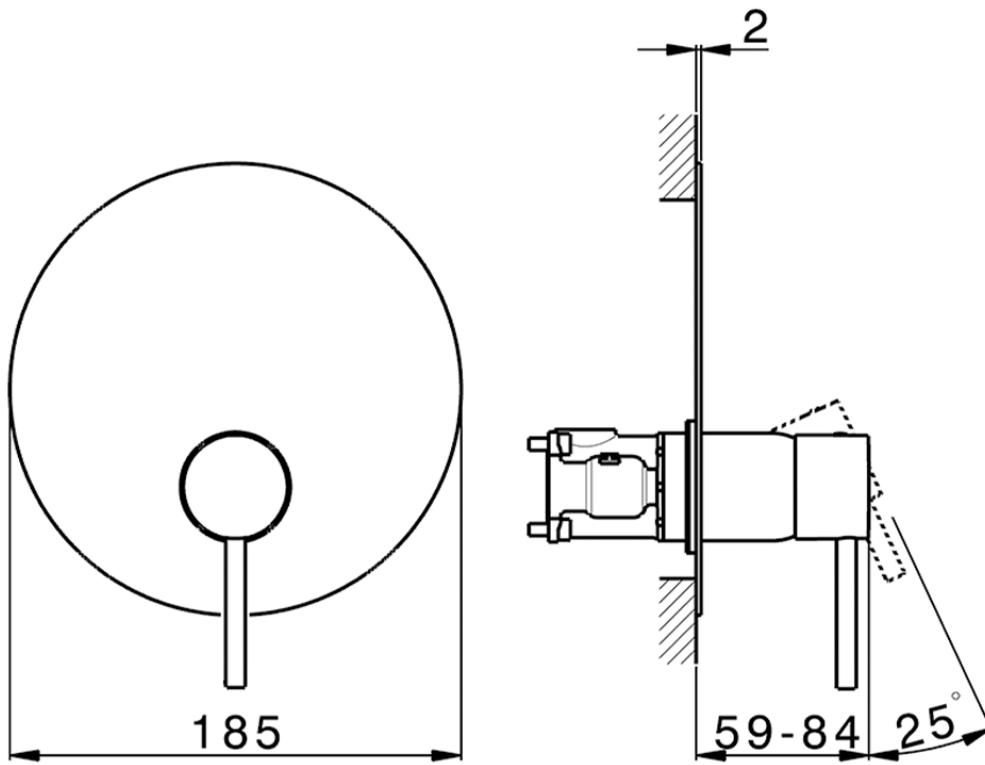

Exposed part for Single Lever One Box Valve NUOVA KIRUNA_K20BM010

K20BM010

<https://en.huberitalia.com/exposed-part-for-single-lever-one-box-valve-nuova-kiruna-k20bm010>

ZB00B031

<https://en.huberitalia.com/one-box-universal-concealed-part-one-box-zb00b031>