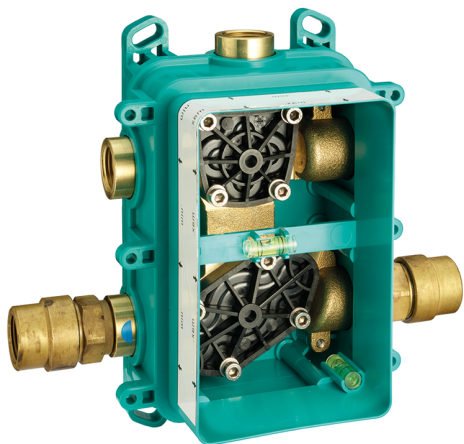

Exposed part for Single Lever One Box Valve NUOVA KIRUNA_K20BM010

MODEL **K20BM010**

Exposed part for Single Lever One Box Valve, 1 Outlet, Minimum depth of installation: 67 mm, without concealed part, for items ZB00B030-ZB00B031

AVAILABLE FINISHINGS

-  **21** 21 Chrome
-  **26** 26 Old Copper
-  **2F** 2F Brushed Nickel
-  **2W** 2W Brushed Gold
-  **40** 40 Matt Black
-  **4Q** 4Q Matt White

CHARACTERISTICS

Cartridge Spare Parts **ZZ97179000**

35 mm Cartridge

Installation **Concealed**

Required concealed parts **ZB00B031**

ZB00B030

One Box Universal Concealed Part ONE BOX_ZB00B031

MODEL **ZB00B031**

One Box Universal Concealed Part, for 1 or 2 or 3 outlet thermostatic or single lever, without trim kit, with noise reducers, with sealing gasket

AVAILABLE FINISHINGS

CHARACTERISTICS

Concealed **1**
Installation **Concealed**

Thermostatic

The Huber thermostatic is your personal water manager, helping you to handle, control and save water and energy.