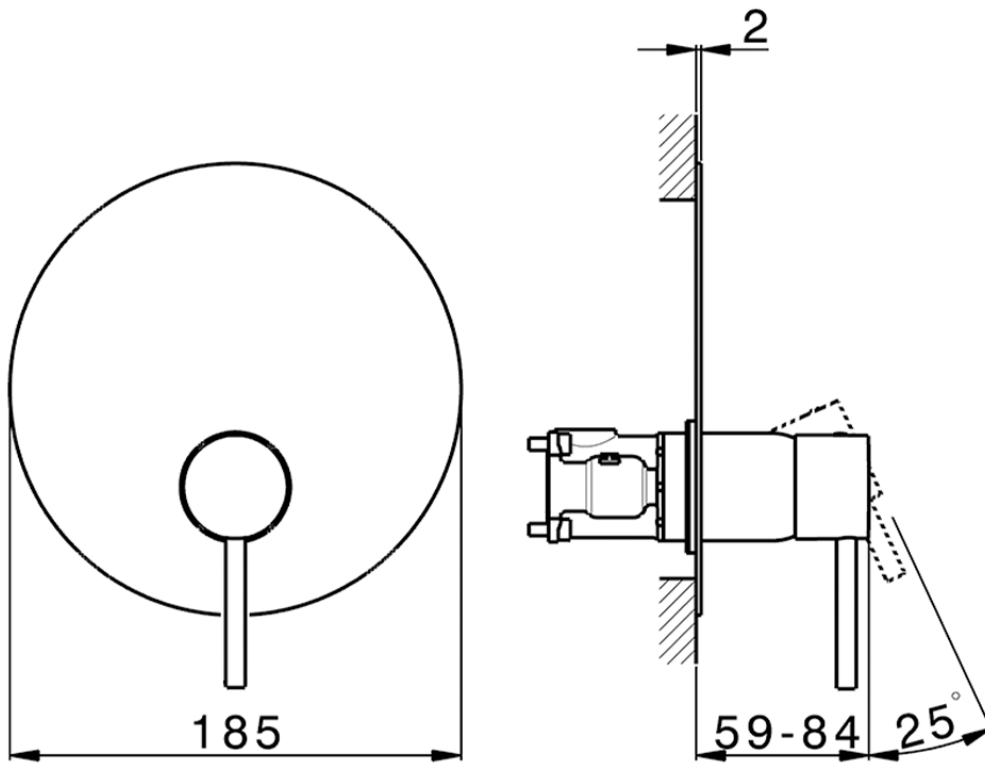

## Exposed part for Single Lever One Box Valve NUOVA KIRUNA\_K20BM010

K20BM010

<https://en.huberitalia.com/exposed-part-for-single-lever-one-box-valve-nuova-kiruna-k20bm010>

ZB00B031

<https://en.huberitalia.com/one-box-universal-concealed-part-one-box-zb00b031>