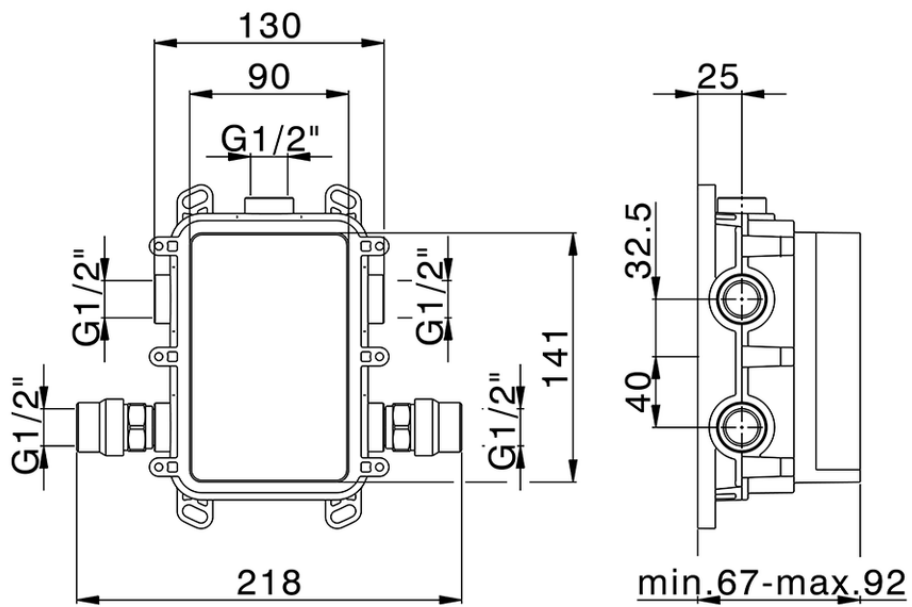

Exposed part for Single Lever One Box Valve NUOVA KIRUNA_K20BM010

K20BM010

<https://en.huberitalia.com/exposed-part-for-single-lever-one-box-valve-nuova-kiruna-k20bm010>

ZB00B031

<https://en.huberitalia.com/one-box-universal-concealed-part-one-box-zb00b031>

ZB00B030

<https://en.huberitalia.com/one-box-universal-concealed-part-one-box-zb00b030>

2025-01-05