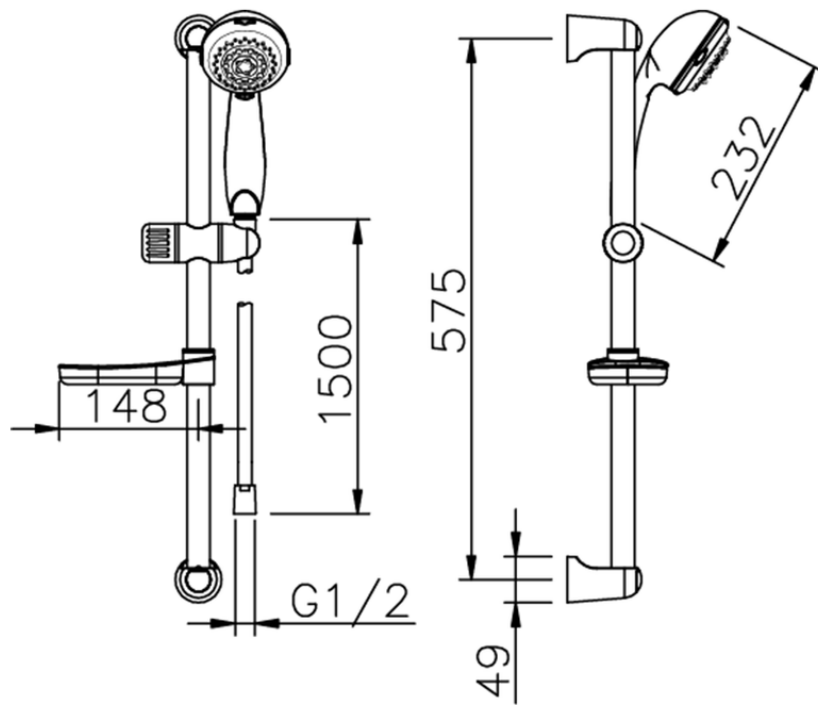

## Shower set SHOWER\_62.36H.

62.36H.

<https://en.huberitalia.com/shower-set-shower-62-36h>

2024-12-18