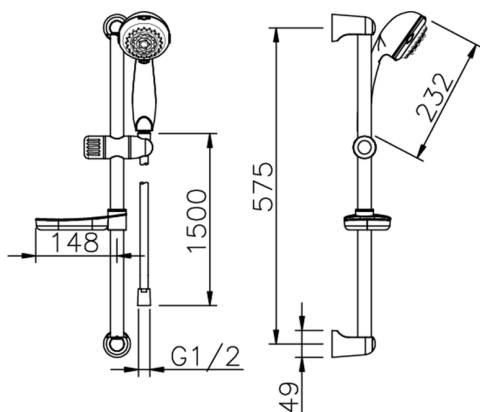

Shower set SHOWER_62.36H.

MODEL **62.36H.**

Shower set, 57 cm Sliding rail bar with sliding bracket, 5 Sprays Handshower, 150 cm Brass flexible hose

AVAILABLE FINISHINGS

CHARACTERISTICS

2024-12-18