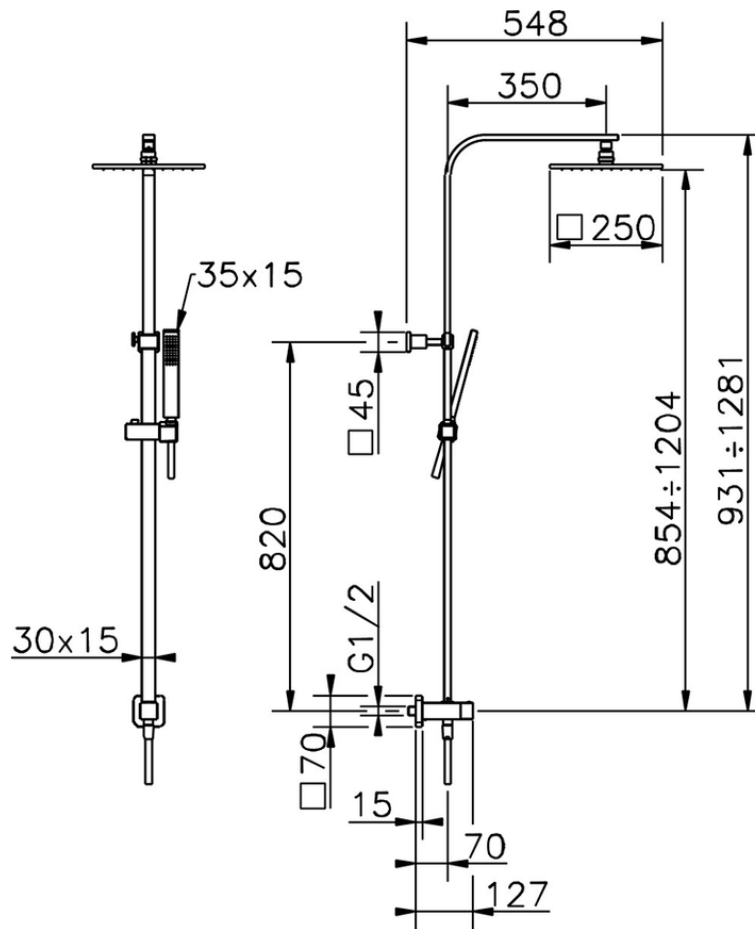

## CombiShower with Diverter COLUMNS\_SSV86020

SSV86020

<https://en.huberitalia.com/combishower-with-diverter-columns-ssv86020>

2024-11-21