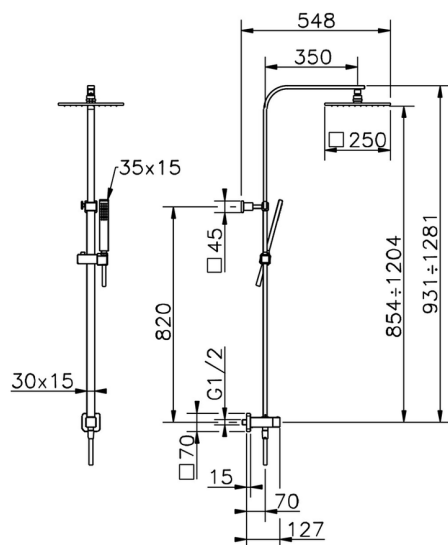

CombiShower with Diverter COLUMNS_SSV86020

MODEL **SSV86020**

CombiShower with Diverter, 2-outlet diverter with concealed wall elbow, adjustable riser column, sliding handshower holder, 35x15 mm Brass minimalistic one spray handshower, 250x250 BRASS Square headshower 8 mm thick, 150 cm smooth SILVERFLEX Flexible Hose

AVAILABLE FINISHINGS

CHARACTERISTICS

2024-11-23