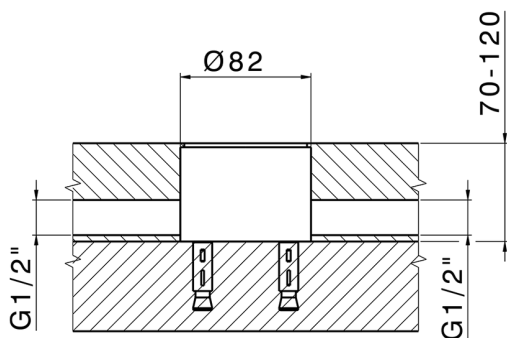

Exposed part for single-lever bath shower mixer LEVITY_LY014200

MODEL **LY014200**

Exposed part for single-lever bath shower mixer, handshower holder on column, minimalistic one spray flat handshower ABS, 150 cm smooth SUPREME Flexible Hose, without concealed part (for item ZB004510)

Concealed part single lever free-standing CONCEALED_ZB004510

MODEL **ZB004510**

Floor mounted concealed part, for free-standing mixer

AVAILABLE FINISHINGS

 **04** 04 Without finishing

CHARACTERISTICS

Installation	Concealed
Concealed	1