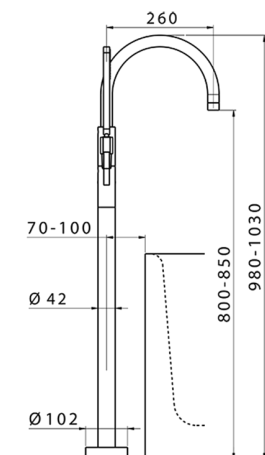

Exposed part for single-lever bath shower mixer LEVITY_LY014200

MODEL **LY014200**

Exposed part for single-lever bath shower mixer, handshower holder on column, minimalistic one spray flat handshower ABS, 150 cm smooth SUPREME Flexible Hose, without concealed part (for item ZB004510)

AVAILABLE FINISHINGS

-  **21** 21 Chrome
-  **2B** 2B Polished Nickel
-  **2F** 2F Brushed Nickel
-  **40** 40 Matt Black
-  **4Q** 4Q Matt White

CHARACTERISTICS

Cartridge Spare Parts **ZZ95409000**

35 mm Cartridge

Installation **Concealed**

Required concealed parts **ZB004510**

EcoStop

EcoStop feature limits water flow to approximately 50% of maximum output with one point of resistance on setting. Push slightly past the middle stop only when full water output is required. This will save water up to 50%.

Concealed part single lever free-standing CONCEALED_ZB004510

MODEL **ZB004510**

Floor mounted concealed part, for free-standing mixer

AVAILABLE FINISHINGS

 **04** 04 Without finishing

CHARACTERISTICS

Installation	Concealed
Concealed	1