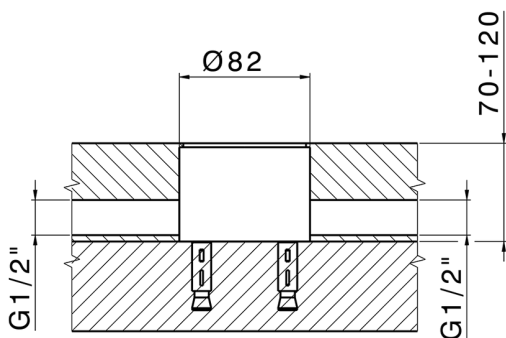

## Exposed part for single-lever bath shower mixer LEVITY\_LY014200

MODEL **LY014200**

Exposed part for single-lever bath shower mixer, handshower holder on column, minimalistic one spray flat handshower ABS, 150 cm smooth SUPREME Flexible Hose, without concealed part (for item ZB004510)

**Concealed part single lever free-standing CONCEALED\_ZB004510**

MODEL **ZB004510**

Floor mounted concealed part, for free-standing mixer

AVAILABLE FINISHINGS

 **04** 04 Without finishing

CHARACTERISTICS

Installation	<b>Concealed</b>
Concealed	<b>1</b>