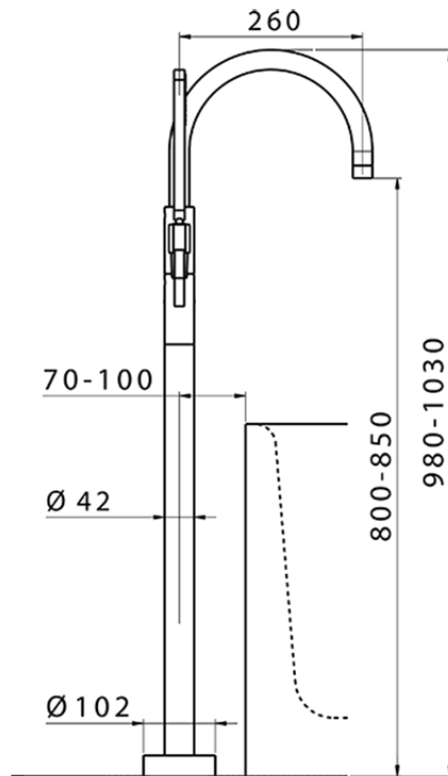

Exposed part for single-lever bath shower mixer LEVITY_LY014200

LY014200

<https://en.huberitalia.com/exposed-part-for-single-lever-bath-shower-mixer-levity-ly014200>

ZB004510

<https://en.huberitalia.com/concealed-part-single-lever-free-standing-concealed-zb004510>