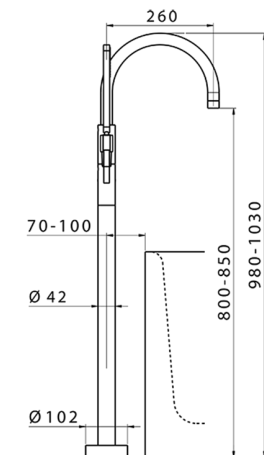

Exposed part for single-lever bath shower mixer LEVITY_LY014200

MODEL **LY014200**

Exposed part for single-lever bath shower mixer, handshower holder on column, minimalistic one spray flat handshower ABS, 150 cm smooth SUPREME Flexible Hose, without concealed part (for item ZB004510)

AVAILABLE FINISHINGS

-  **21** 21 Chrome
-  **2B** 2B Polished Nickel
-  **2F** 2F Brushed Nickel
-  **40** 40 Matt Black
-  **4Q** 4Q Matt White

CHARACTERISTICS

Cartridge Spare Parts **ZZ95409000**

35 mm Cartridge

Installation **Concealed**

Required concealed parts **ZB004510**

EcoStop

EcoStop feature limits water flow to approximately 50% of maximum output with one point of resistance on setting. Push slightly past the middle stop only when full water output is required. This will save water up to 50%.

Concealed part single lever free-standing CONCEALED_ZB004510

MODEL **ZB004510**

Floor mounted concealed part, for free-standing mixer

AVAILABLE FINISHINGS

04 04 Without finishing

CHARACTERISTICS

Installation **Concealed**