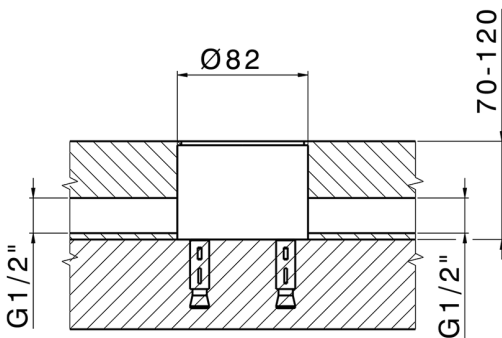

## Exposed part for single-lever bath shower mixer LEVITY\_LY014200

MODEL **LY014200**

Exposed part for single-lever bath shower mixer, handshower holder on column, minimalistic one spray flat handshower ABS, 150 cm smooth SUPREME Flexible Hose, without concealed part (for item ZB004510)

**Concealed part single lever free-standing CONCEALED\_ZB004510**

MODEL **ZB004510**

Floor mounted concealed part, for free-standing mixer

AVAILABLE FINISHINGS

 **04** 04 Without finishing

CHARACTERISTICS

Installation	<b>Concealed</b>
Concealed	<b>1</b>