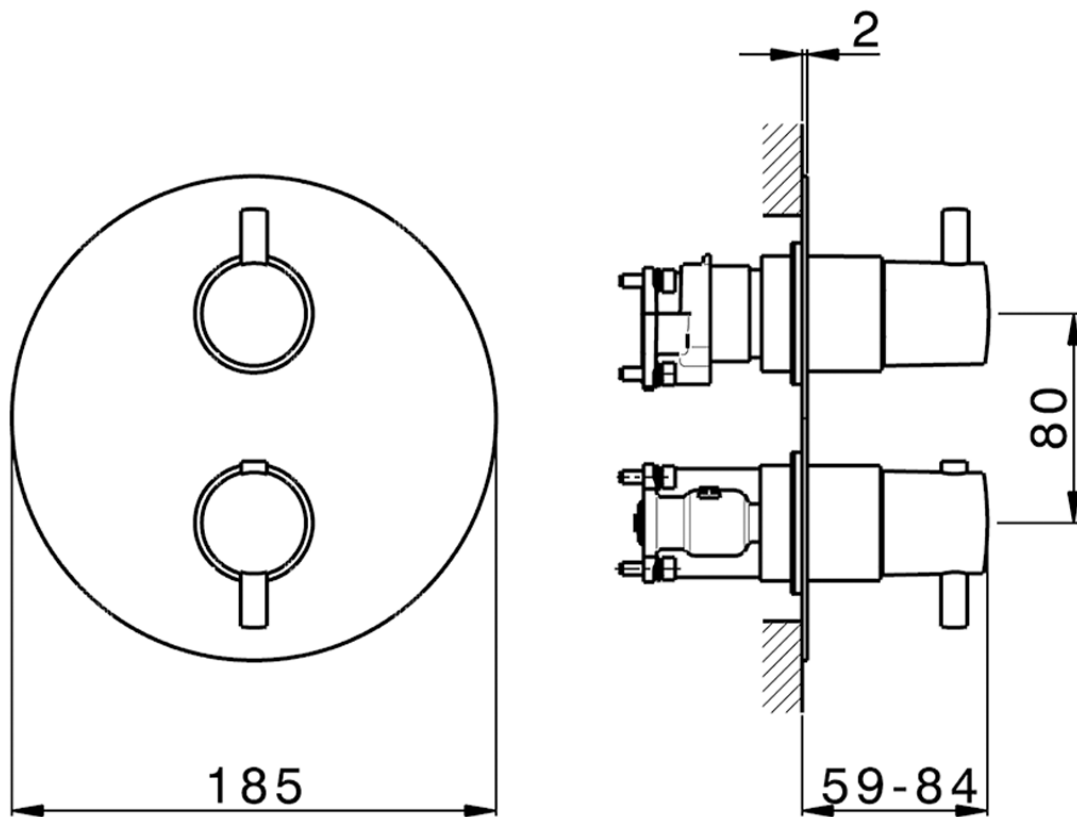

Exposed part for Thermostatic One Box Valve NUOVA KIRUNA_K20BT030

K20BT030

<https://en.huberitalia.com/exposed-part-for-thermostatic-one-box-valve-nuova-kiruna-k20bt030>

ZB00B031

<https://en.huberitalia.com/one-box-universal-concealed-part-one-box-zb00b031>