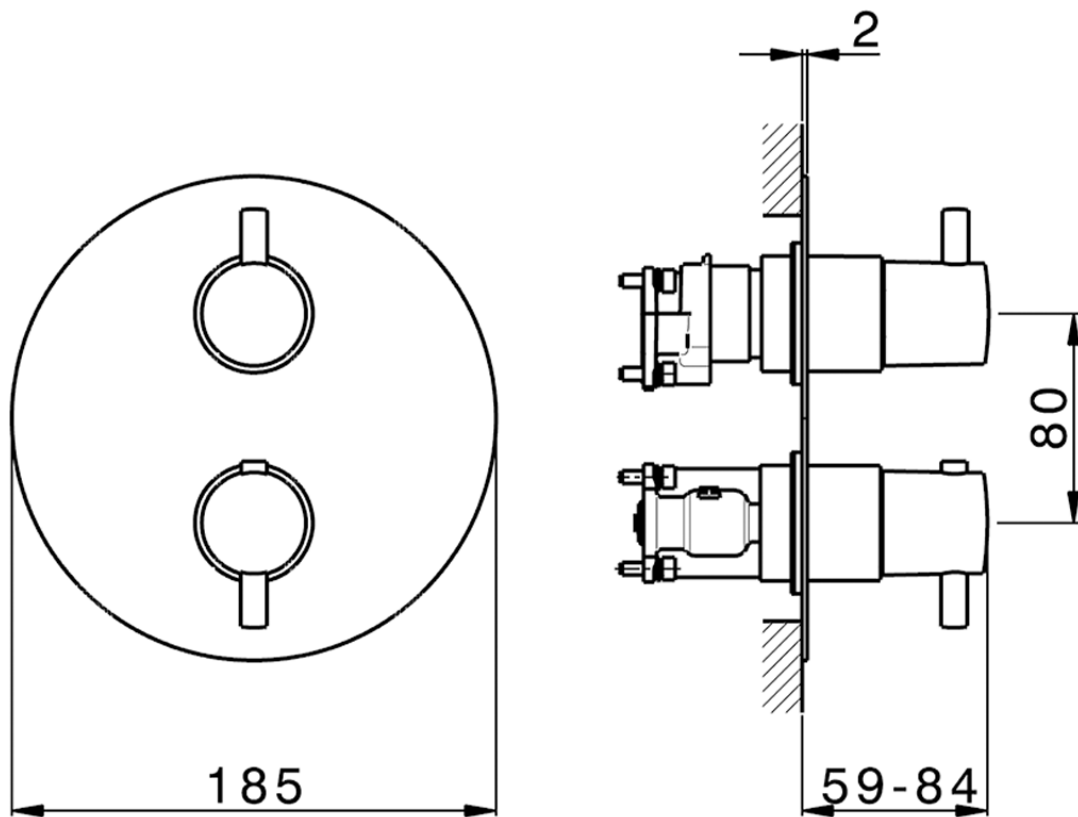

Exposed part for Thermostatic One Box Valve NUOVA KIRUNA_K20BT030

K20BT030

<https://en.huberitalia.com/exposed-part-for-thermostatic-one-box-valve-nuova-kiruna-k20bt030>

ZB00B031

<https://en.huberitalia.com/one-box-universal-concealed-part-one-box-zb00b031>