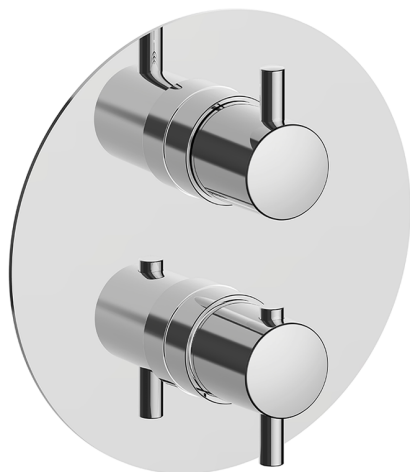

Exposed part for Thermostatic One Box Valve NUOVA KIRUNA_K20BT030

MODEL **K20BT030**

Exposed part for Thermostatic One Box Valve, with 1-2-3 outlet devia stop, Minimum depth of installation: 67 mm, without concealed part, for items ZB00B030-ZB00B031

AVAILABLE FINISHINGS

-  **21** 21 Chrome
-  **26** 26 Old Copper
-  **2F** 2F Brushed Nickel
-  **2W** 2W Brushed Gold
-  **40** 40 Matt Black
-  **4Q** 4Q Matt White

CHARACTERISTICS

Cartridge Spare Parts **24.04A.PP**

8x20 Plus P Thermostatic Valve

Installation **Concealed**

Required concealed parts **ZB00B031**

ZB00B030

DeviaStop

The Huber Devia Stop technology allows to adjust the water flow and to direct it to the selected output point (overhead soaker, hand shower, etc).

Thermostatic

The Huber thermostatic is your personal water manager, helping you to handle, control and save water and energy.

One Box Universal Concealed Part ONE BOX_ZB00B031

MODEL **ZB00B031**

One Box Universal Concealed Part, for 1 or 2 or 3 outlet thermostatic or single lever, without trim kit, with noise reducers, with sealing gasket