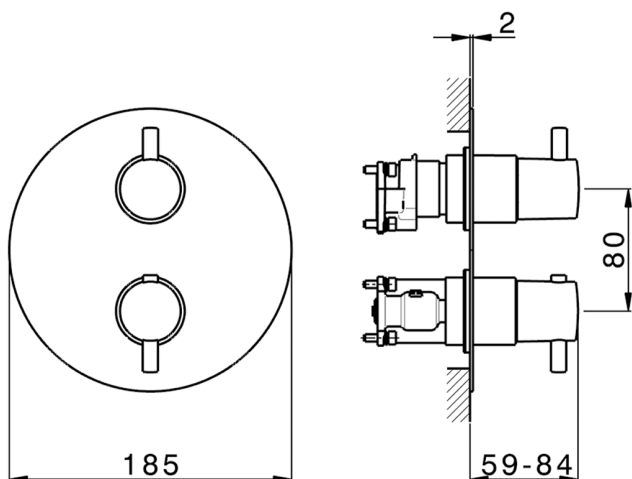

Exposed part for Thermostatic One Box Valve NUOVA KIRUNA_K20BT030

MODEL **K20BT030**

Exposed part for Thermostatic One Box Valve, with 1-2-3 outlet deviator stop, Minimum depth of installation: 67 mm, without concealed part, for items ZB00B030-ZB00B031

AVAILABLE FINISHINGS

-  **21** 21 Chrome
-  **26** 26 Old Copper
-  **2F** 2F Brushed Nickel
-  **2W** 2W Brushed Gold
-  **40** 40 Matt Black
-  **4Q** 4Q Matt White

CHARACTERISTICS

Cartridge Spare Parts **24.04A.PP**

8x20 Plus P Thermostatic Valve

Installation **Concealed**

Required concealed parts **ZB00B031**

ZB00B030

DeviaStop

The Huber Devia Stop technology allows to adjust the water flow and to direct it to the selected output point (overhead soaker, hand shower, etc).