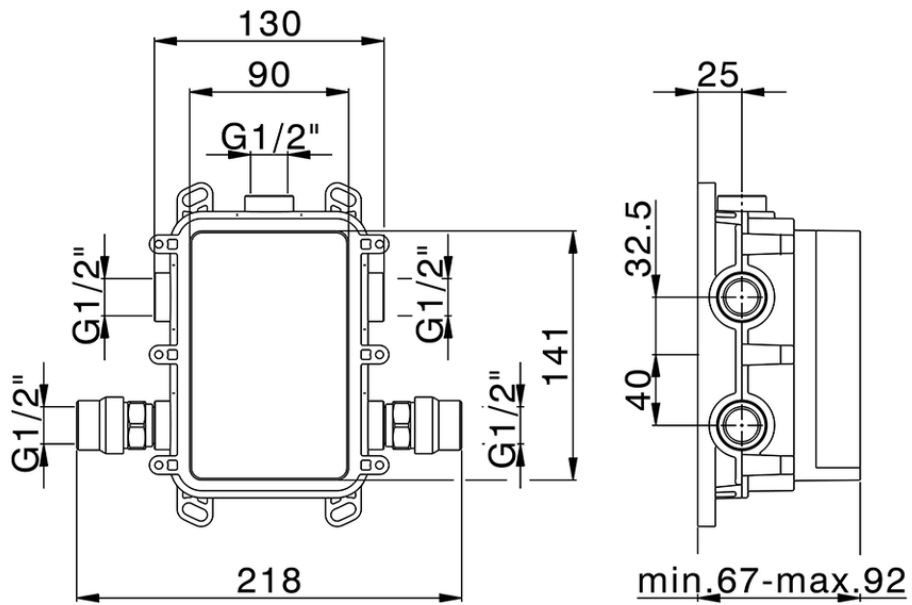

Exposed part for Thermostatic One Box Valve NUOVA KIRUNA_K20BT030

K20BT030

<https://en.huberitalia.com/exposed-part-for-thermostatic-one-box-valve-nuova-kiruna-k20bt030>

ZB00B031

<https://en.huberitalia.com/one-box-universal-concealed-part-one-box-zb00b031>