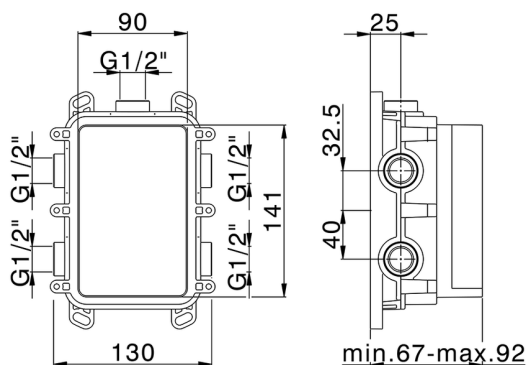

One Box Universal Concealed Part ONE BOX_ZB00B030

MODEL **ZB00B030**

One Box Universal Concealed Part, for 1 or 2 or 3 outlet thermostatic or single lever, without trim kit, without noise reducers, with sealing gasket

AVAILABLE FINISHINGS

04 04 Without finishing

CHARACTERISTICS

Concealed **1**
Installation **Concealed**

Thermostatic

The Huber thermostatic is your personal water manager, helping you to handle, control and save water and energy.

2024-11-24