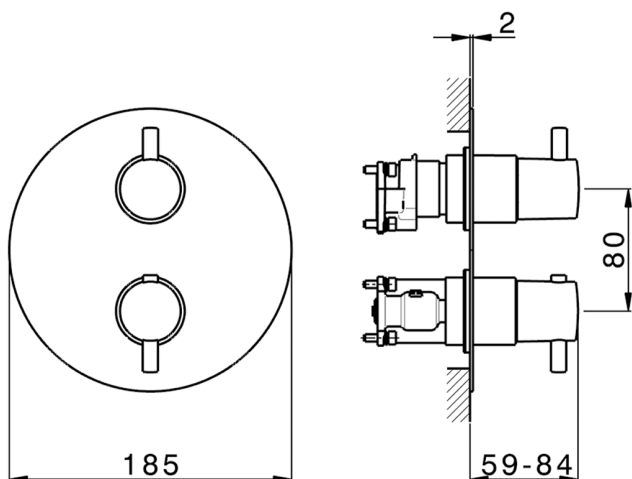

## Exposed part for Thermostatic One Box Valve NUOVA KIRUNA\_K20BT030

MODEL **K20BT030**

Exposed part for Thermostatic One Box Valve, with 1-2-3 outlet devia stop, Minimum depth of installation: 67 mm, without concealed part, for items ZB00B030-ZB00B031

### CHARACTERISTICS

Cartridge Spare Parts **24.04A.PP**

**8x20 Plus P Thermostatic Valve**

Installation **Concealed**

Required concealed parts **ZB00B031**

**ZB00B030**