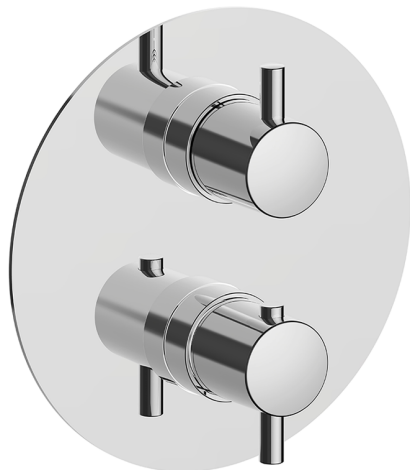

## Exposed part for Thermostatic One Box Valve NUOVA KIRUNA\_K20BT030

MODEL **K20BT030**

Exposed part for Thermostatic One Box Valve, with 1-2-3 outlet devia stop, Minimum depth of installation: 67 mm, without concealed part, for items ZB00B030-ZB00B031

### CHARACTERISTICS

Cartridge Spare Parts **24.04A.PP**

**8x20 Plus P Thermostatic Valve**

Installation **Concealed**

Required concealed parts **ZB00B031**

**ZB00B030**

### DeviaStop

The Huber Devia Stop technology allows to adjust the water flow and to direct it to the selected output point (overhead soaker, hand shower, etc).