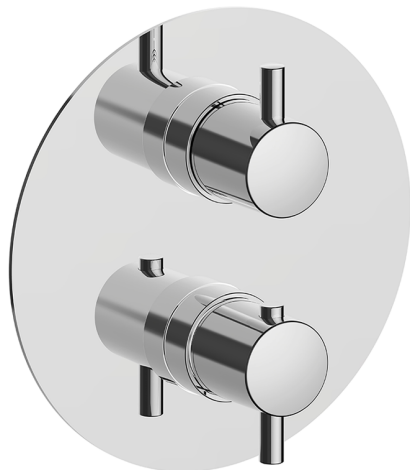

Exposed part for Thermostatic One Box Valve NUOVA KIRUNA_K20BT030

MODEL **K20BT030**

Exposed part for Thermostatic One Box Valve, with 1-2-3 outlet devia stop, Minimum depth of installation: 67 mm, without concealed part, for items ZB00B030-ZB00B031

AVAILABLE FINISHINGS

-  **21** 21 Chrome
-  **26** 26 Old Copper
-  **2F** 2F Brushed Nickel
-  **2W** 2W Brushed Gold
-  **40** 40 Matt Black
-  **4Q** 4Q Matt White

CHARACTERISTICS

Cartridge Spare Parts **24.04A.PP**

8x20 Plus P Thermostatic Valve

Installation **Concealed**

Required concealed parts **ZB00B031**

ZB00B030

DeviaStop

The Huber Devia Stop technology allows to adjust the water flow and to direct it to the selected output point (overhead soaker, hand shower, etc).

Thermostatic

The Huber thermostatic is your personal water manager, helping you to handle, control and save water and energy.

One Box Universal Concealed Part ONE BOX_ZB00B031

MODEL **ZB00B031**

One Box Universal Concealed Part, for 1 or 2 or 3 outlet thermostatic or single lever, without trim kit, with noise reducers, with sealing gasket