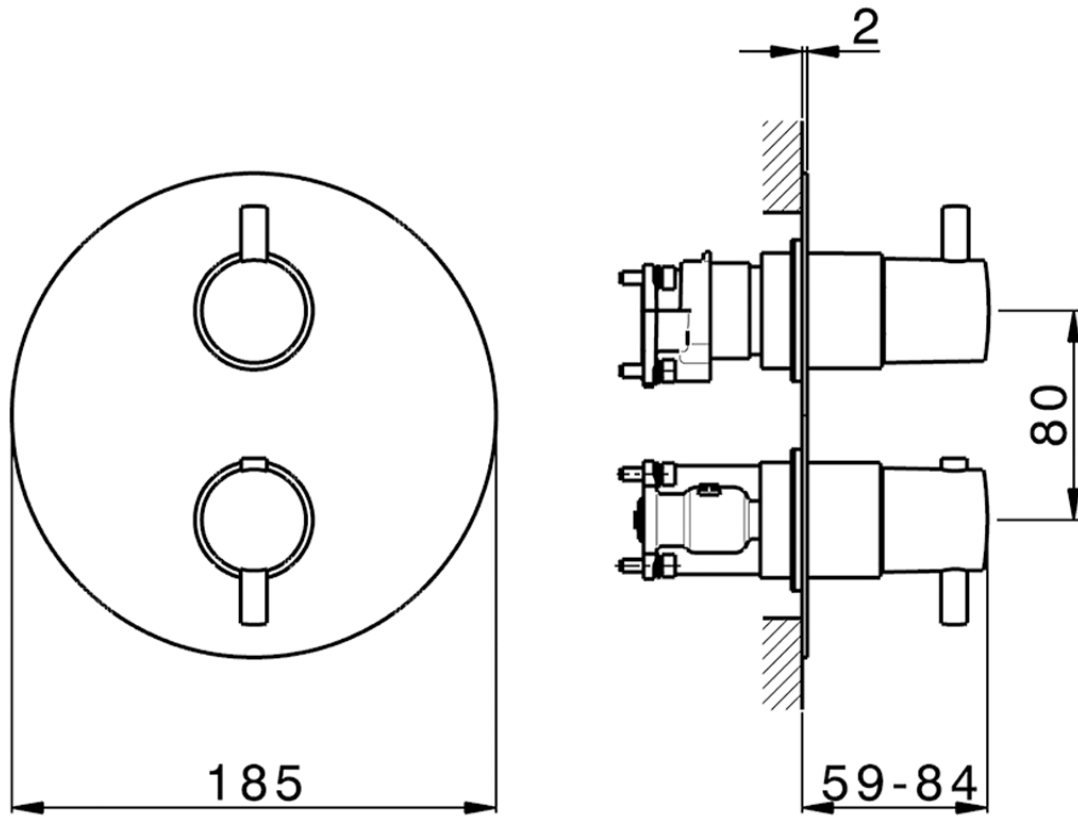

Exposed part for Thermostatic One Box Valve NUOVA KIRUNA_K20BT030

K20BT030

<https://en.huberitalia.com/exposed-part-for-thermostatic-one-box-valve-nuova-kiruna-k20bt030>

ZB00B031

<https://en.huberitalia.com/one-box-universal-concealed-part-one-box-zb00b031>