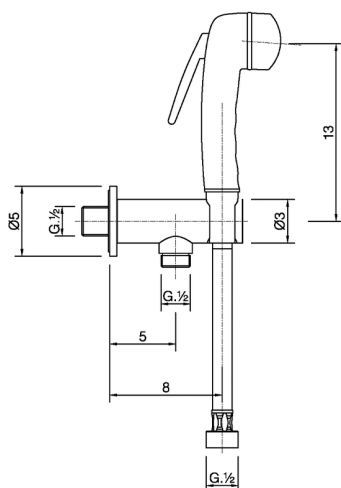

MODEL **NM007910**

Bidet handshower set, wall mounted bracket with safety valve, Bidet handshower, 120 cm PVC flexible hose

AVAILABLE FINISHINGS

CHARACTERISTICS

Bidet handshower