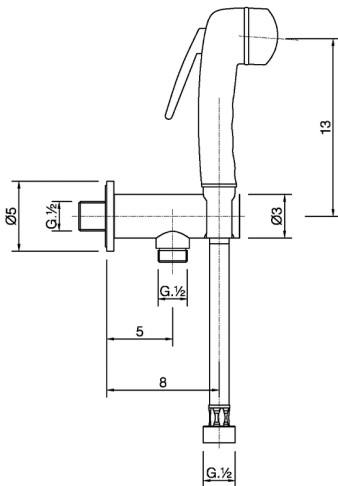

MODEL **NM007910**

Bidet handshower set, wall mounted bracket with safety valve, Bidet handshower, 120 cm PVC flexible hose

AVAILABLE FINISHINGS

21 21 Chrome

CHARACTERISTICS

Bidet handshower