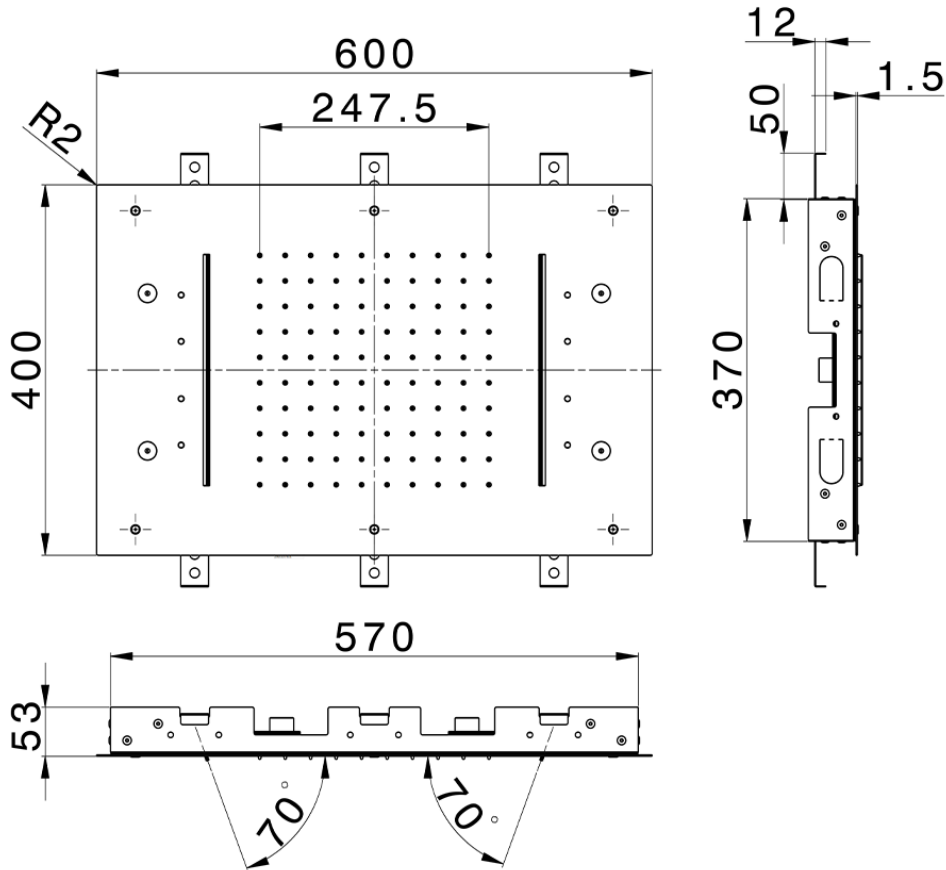

600x400 mm Ceiling showerheads ZEN_ZS1C0375

ZS1C0375

<https://en.huberitalia.com/600x400-mm-ceiling-showerheads-zen-zs1c0375>

2026-06-06