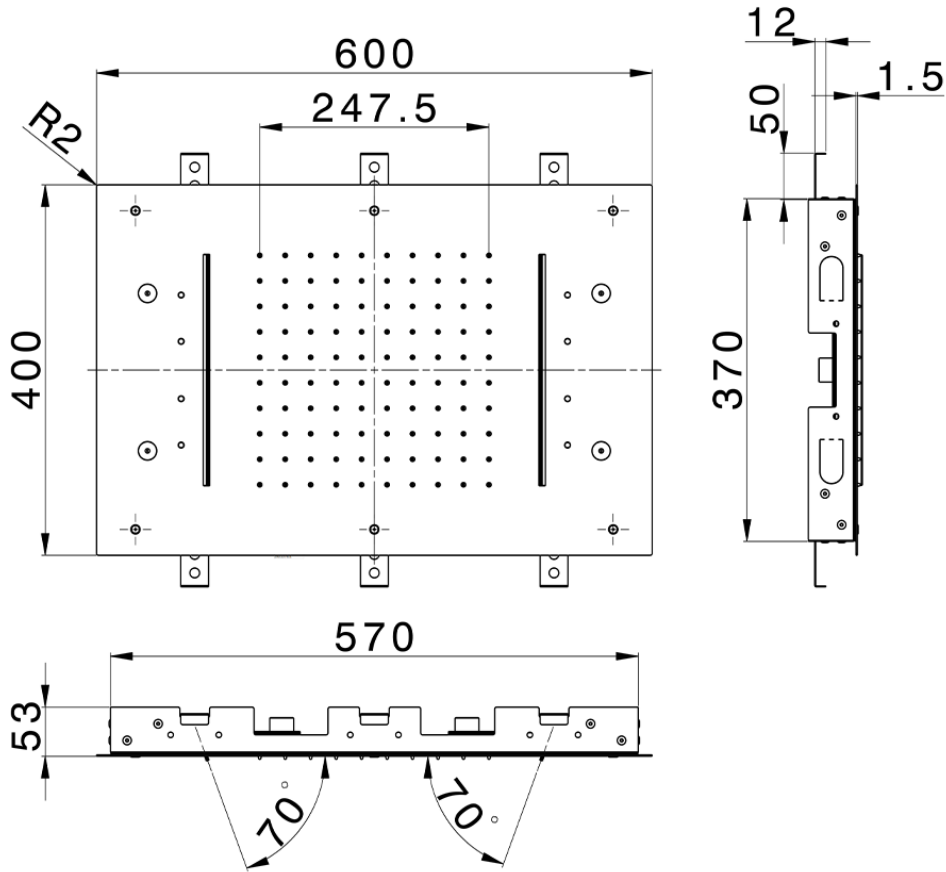

600x400 mm Ceiling showerheads ZEN_ZS1C0375

ZS1C0375

<https://en.huberitalia.com/600x400-mm-ceiling-showerheads-zen-zs1c0375>

2026-06-26