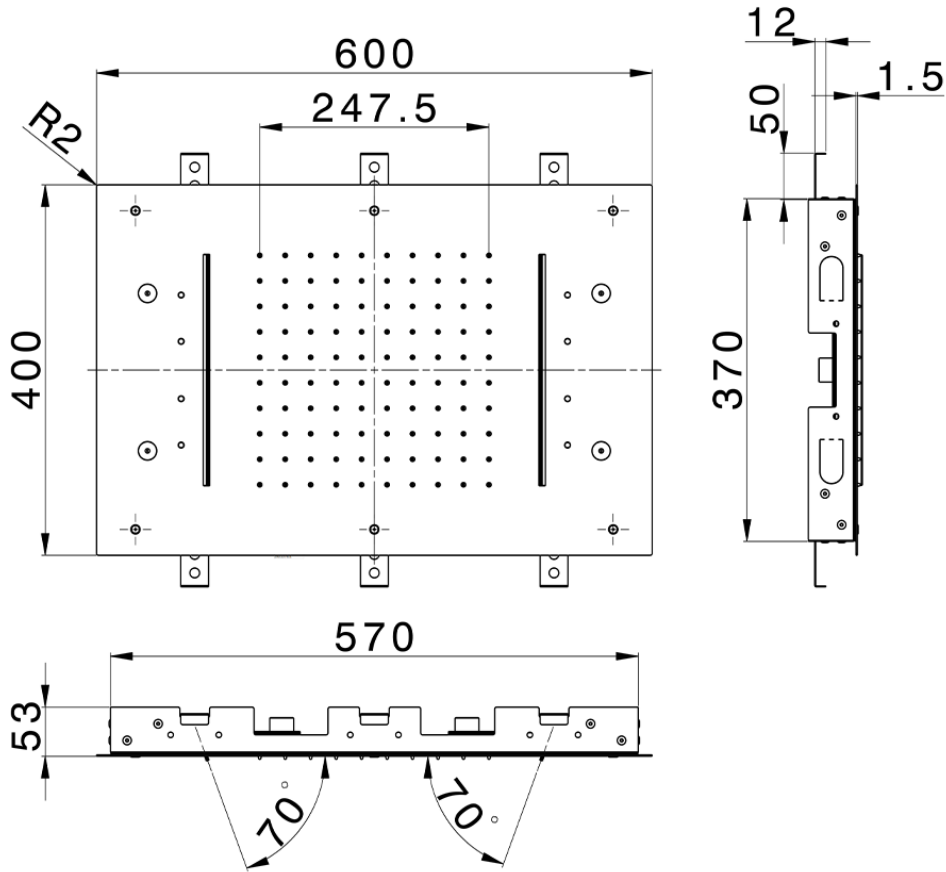

600x400 mm Ceiling showerheads ZEN_ZS1C0375

ZS1C0375

<https://en.huberitalia.com/600x400-mm-ceiling-showerheads-zen-zs1c0375>

2026-04-06